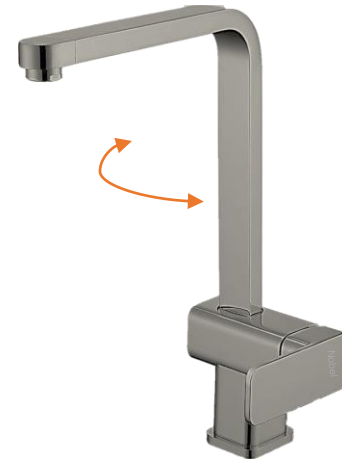

N-7703A-Matt
Kitchen Sink Mixer