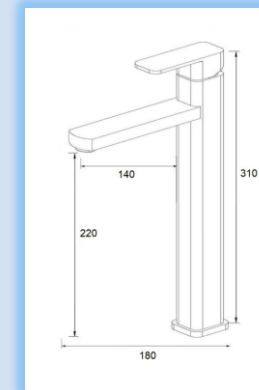

Nobel
ITALIA