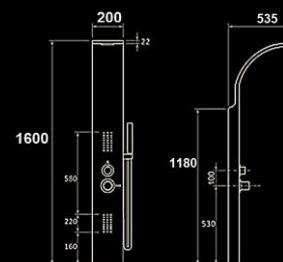

Massage Jets

Easy Control

S-003-SS

Shower Panel – Silver
Size: 1600x200mm

S-007-BK

Shower Panel – Black
Size: 1600x200mm

S-007-SS

Shower Panel – Silver
Size: 1600x200mm

DOCCIA RUBINETTO series

Multi-function Shower Panel (Wall-mount series)
SUS 304 Stainless Steel

Waterfall

Rainfall

Misty Spray

Massage Jets

Easy Control

S-009-BK
Shower Panel – Black
Size: 1600x200mm

S-009-SS
Shower Panel – Silver
Size: 1600x200mm

S-016-SS
Shower Panel – Silver
Size: 1500x200mm

Antique Bronze series

Note: Colour printed for illustration purpose only,
may varies slightly from actual product.