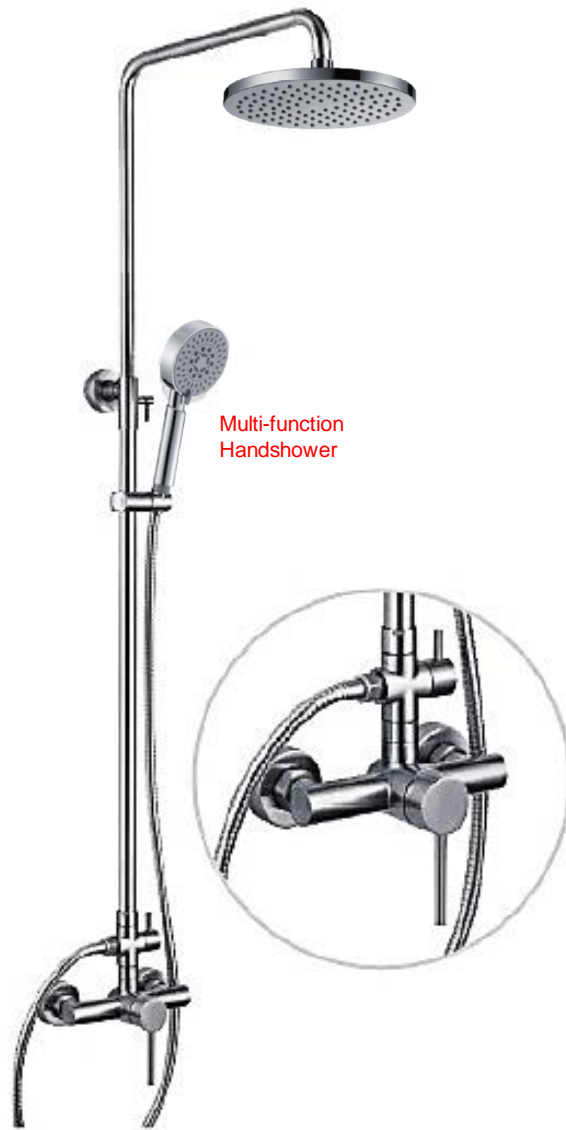

N-0379(L)-Matt
Tall Basin Mixer - Matt

N-668
Tall Basin Mixer
Chrome

NUVOLA series

Chrome

NUVOLA series faucet will fit seamlessly into any modern bathroom, they are crafted from solid brass and plated in a thick layer of chrome to create a dazzling and long lasting finish.

N-9933
Basin Mixer

N-9934
Tall Basin Mixer

N-9935
Shower Mixer

N-9936
Bath Shower Mixer

N-9923
Basin Mixer

SELIO series

Chrome

Multi-function
Handshower

SH-1001
2-Way Rain shower set

N-1004
Sink mixer/Tall Mixer

N-1001
Shower mixer

N-1303
Basin mixer

N-1704
Tall Basin mixer

N-1204
Tall Basin mixer

AXIS series

Chrome