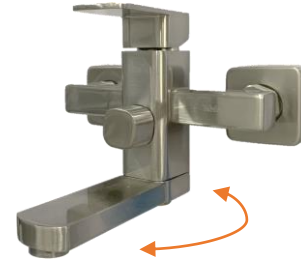

SH-300
2-Way Rain Shower Set
Finishing: Chrome

Multi-function
Handshower

SH-1306
3-Way Rain Shower Set
Finishing: Chrome

JOLY series

Matt

SH-800-Matt
3 Way Rain Shower Set

N-7701B-Matt
Basin Mixer

N-7702B-Matt
Bath-Shower Mixer