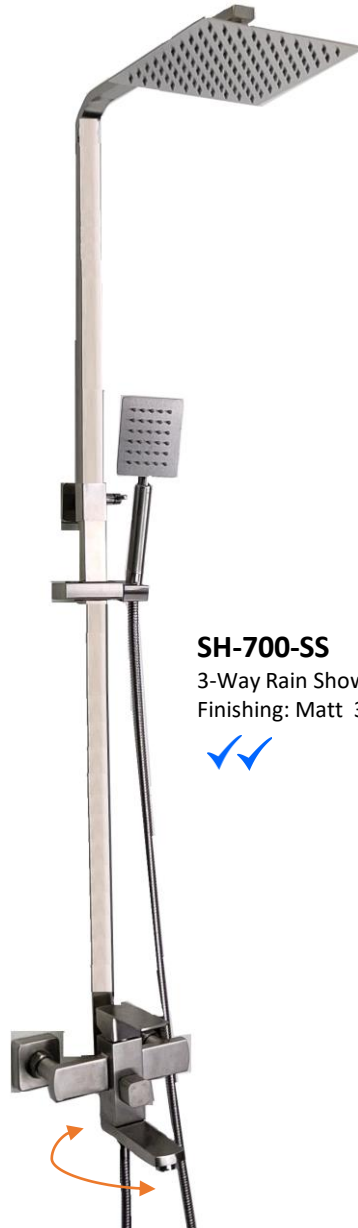

SH-1304-SS
3 Way Rain Shower Set
Finishing: SS Matt
304 Stainless Steel

Multi-function
Handshower

SH-1304-BK
3 Way Rain Shower Set
Finishing: Black Matt
304 Stainless Steel

Rain Shower Set

JOLY Series

SH-700-CP
3-Way Rain Shower Set
Finishing: Chrome