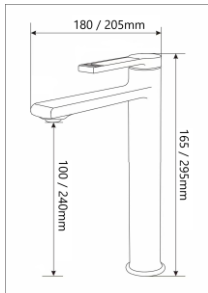

N-9900-CP
Bath-Shower Mixer
Finishing: Chrome
✓✓✓

NEW

FEDE series