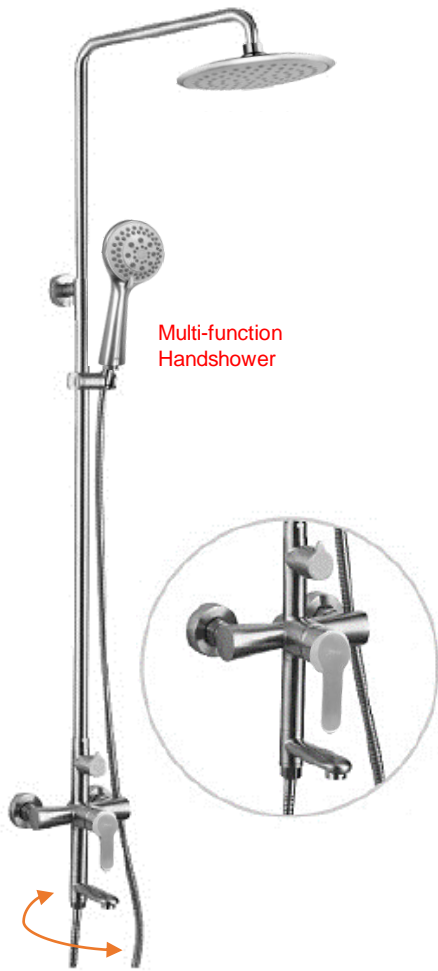

SH-700-SS
3-Way Rain Shower Set
Finishing: Matt 304Stainless Steel

Multi-function
Handshower

SH-700-BK
3-Way Rain Shower Set
Finishing: Matt Black

Rain Shower Set

SUS 304 Stainless Steel

Multi-function
Handshower

Multi-function
Handshower

Multi-function
Handshower

NEW

Multi-function
Handshower

SH-1310-SS

3-Way Rain Shower Set
Finishing: SS Matt

SH-1312-SS

3-Way Rain Shower Set
Finishing: SS Matt