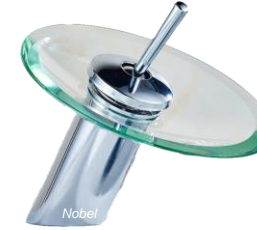

N-666
Basin Mixer - Chrome

Glass Colour:

- Clear
- Frosted White
- Black Clear
- Black Glitters
- Tea
- Blue
- Silver
- Gold
- Design as per glass bowl