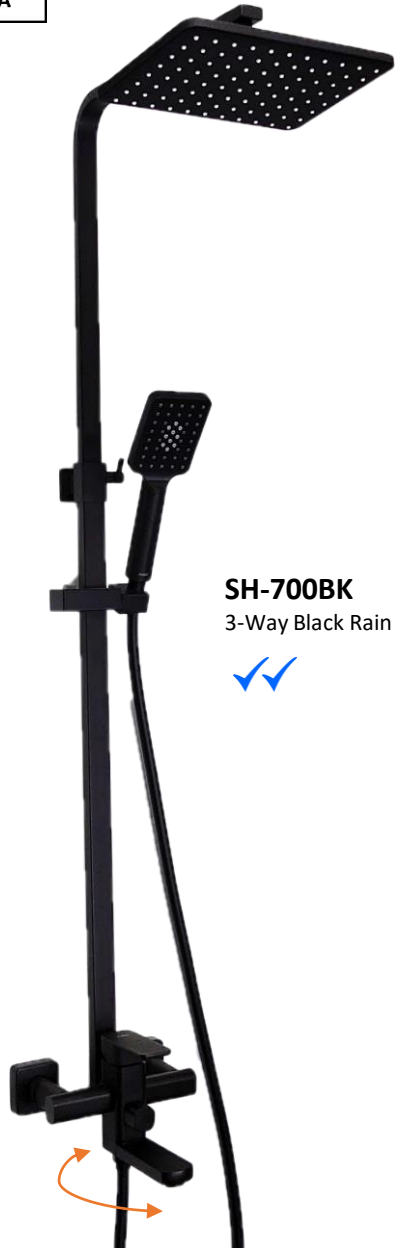

Black Matt series