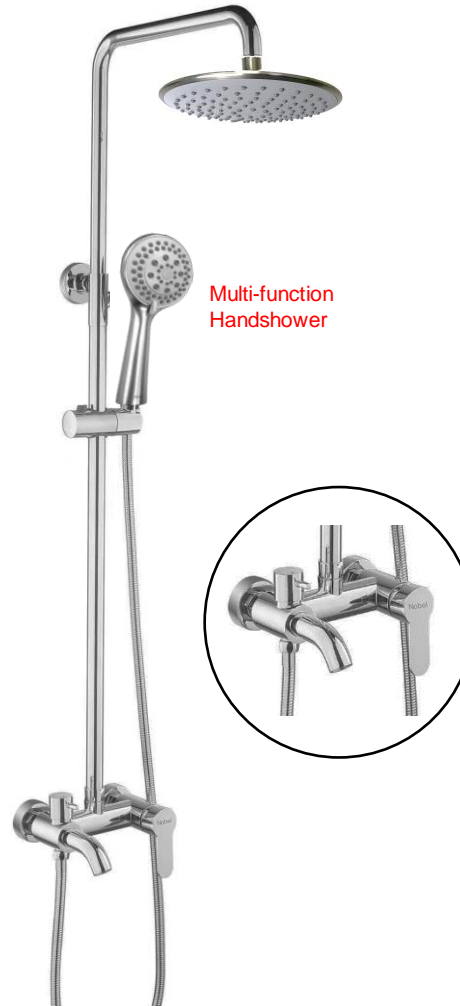

Note: Colour printed for illustration purpose only, may varies slightly from actual product.

Rain Shower Set

SELIO Series

Multi-function
Handshower

OR

SH-1304-CP
3 Way Rain shower set
Finishing: Chrome

Multi-function
Handshower