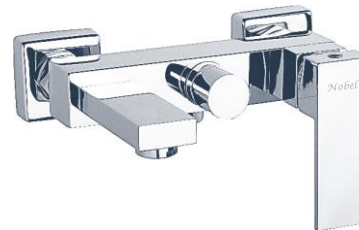

Handle Choice:

A

AF

N-5501-AF
Shower mixer

N-5505-AF
Bath-Shower mixer

NBSM-231-AF
Bath-Shower mixer

OCEANO series

N-0379(S)-CP
Basin Mixer - Chrome