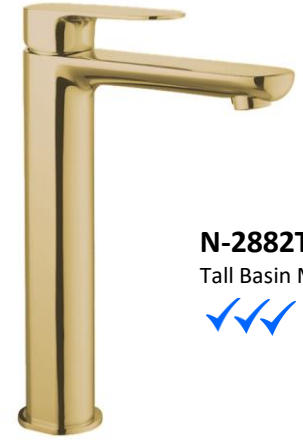

NEW

Brushed Gold series

SH-900-BGD
3-Way Rain Shower Set
✓✓✓

SH-3305-BGD
SUS 304 Shower Set
c/w Duraflex hose

N-9900-BGD
Bath-Shower Mixer
✓✓✓

N-2882T-BGD
Tall Basin Mixer
✓✓✓

N-2881-BGD
Basin Mixer
✓✓✓

N-2883-BGD
Basin Shower Mixer
✓✓✓

Note: Colour printed for illustration purpose only, may varies slightly from actual product.

Black Matt series

SH-700BK
3-Way Black Rain shower set

N-9931-BK
Black Basin Tap

N-7702B-BK
Black Bath-Shower Mixer

N-7701B-BK
Black Basin Mixer

N-7701C-BK
Black Tall Basin Mixer

SH-1304-BK

NEW

N-3001S-BK
Basin Mixer – 2 Tone
Finishing: Black & Chrome

N-3001L-BK
Tall Basin Mixer – 2 Tone
Finishing: Black & Chrome

NEW

OSARE series