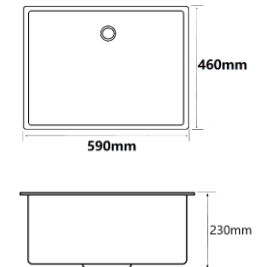

U-02

Overall Size: 590 x 460 x 230mm
Bowl Size: 535 x 410mm
Thickness: 1.5mm