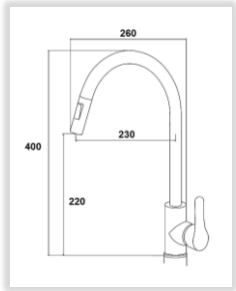

# Pull-Out Sink Faucet

SUS 304 Stainless Steel

NEW

Sprayer Head Options:

B-Sprayer

T-Sprayer

**VS-4021-CP**  
Pull-out Sink Mixer  
Finishing: Chrome

**VS-4021-BGD**  
Pull-out Sink Mixer  
Finishing: Brushed Gold