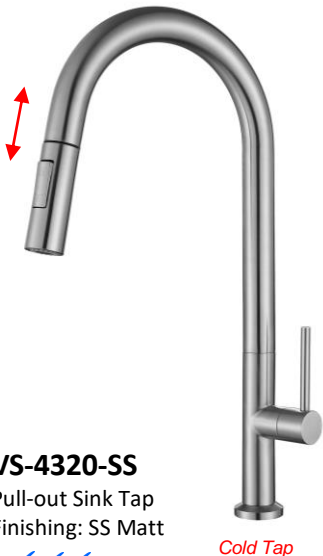

VS-4320-SS
Pull-out Sink Tap
Finishing: SS Matt
✓✓✓