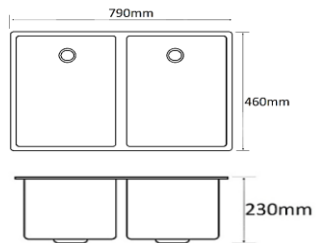

### **SQ-103-BK**

Overall Size: 680 x 490 x 210mm  
 Bowl Size: 620 x 350mm  
 Cut-out Size: 650 x 460mm  
 Finishing: Black

### **SQ-213-BK**

Overall Size: 800 x 480 x 210mm  
 Bowl Size: 415 x 390 / 260 x 320mm  
 Finishing: Black

**SG-780**

Overall Size: 780 x 435 x 220mm  
Bowl Size: 710 x 365mm

**SG-860**

Overall Size: 860 x 500 x 220mm  
Bowl Size: 520 x 430 / 250 x 355mm

Colours Available:

		
Sand Beige (SB)	Dark Grey (DG)	Black Pearl (BK)

### U-03

Overall Size: 790 x 460 x 230mm  
Bowl Size: 355 x 400mm  
Thickness: 1.5mm