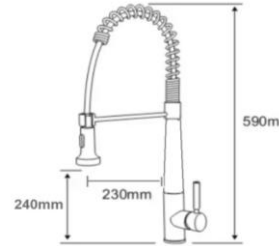

Pull-Out Sink Faucet

SUS 304 Stainless Steel

Cold Tap

Function Mode:

NEW