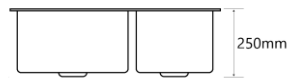

SUS304 Stainless Steel Sink

Overall Size: 680 x 462 x 240mm
Bowl Size: 640 x 411mm
Thickness: 1.5mm

Overall Size: 820 x 460 x 250mm
Bowl Size: 440/330 x 410mm
Thickness: 1.5mm

NEW

SB-7046-SS

Overall Size: 700 x 460 x 210mm
Finishing: Matt
Waste: 114mm

Optional Accessories: