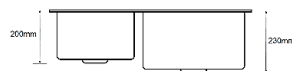

**U-12-BK**

Nano Black

Overall Size: 780 x 430 x 230mm  
Bowl Size: 385 x 380 / 320 x 330mm  
Thickness: 3.5mm

Extendable Basket

**U-12-SS**

Nano Matt

## SUS304 Stainless Steel Sink

**SB-6845**

Overall Size: 680 x 450 x 210mm  
Finishing: Matt  
Waste: 114mm

NEW

Extendable Basket

**SM-8245L**

Overall Size: 820 x 450 x 230mm  
Bowl Size: 410 x 370 / 285 x 310mm  
Cut-out Size: L790 x W430  
Finishing: Matt  
Waste: 140mm / 114mm

Basket

**SM-7845R**

Overall Size: 780 x 450 x 230mm  
Bowl Size: 290 x 310 / 375 x 430mm  
Cut-out Size: L740 x W420mm  
Finishing: Matt  
Waste: 140mm / 114mm

Basket