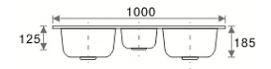

SUS304 Stainless Steel Sink

SD-7445

Size: 740 x 445 x 170mm
Thickness: 0.9mm
Finishing: Matt

SD-8550

Size: 850 x 500 x 185mm
Thickness: 0.9mm
Finishing: Matt

SBD-8545

Size: 850 x 450 x 210mm
Thickness: 0.9mm
Finishing: Matt

SM-8544

Size: 850 x 445 x 190mm
Thickness: 1.0mm
Finishing: Matt

ST-1048

Size: 1000 x 480 x 185mm
Thickness: 1.0mm
Finishing: Matt

Colander