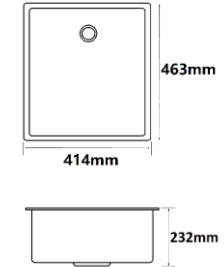

### **SQ-103-BK**

Overall Size: 680 x 490 x 210mm  
 Bowl Size: 620 x 350mm  
 Cut-out Size: 650 x 460mm  
 Finishing: Black

**SG-780**

Overall Size: 780 x 435 x 220mm  
Bowl Size: 710 x 365mm

**SG-860**

Overall Size: 860 x 500 x 220mm  
Bowl Size: 520 x 430 / 250 x 355mm

Colours Available:

		
Sand Beige (SB)	Dark Grey (DG)	Black Pearl (BK)

### U-03

Overall Size: 790 x 460 x 230mm  
Bowl Size: 355 x 400mm  
Thickness: 1.5mm

### U-01

Overall Size: 414 x 463 x 232mm  
Bowl Size: 360 x 410mm  
Thickness: 1.5mm