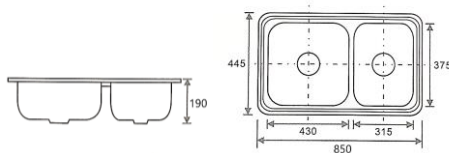

SM-8544

Size: 850 x 445 x 190mm
Thickness: 1.0mm
Finishing: Matt

ST-1048

Size: 1000 x 480 x 185mm
Thickness: 1.0mm
Finishing: Matt