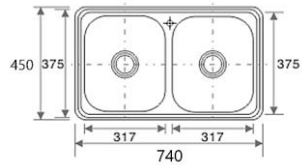

## SUS304 Stainless Steel Sink

**SB-6845**

Overall Size: 680 x 450 x 210mm  
Finishing: Matt  
Waste: 114mm

NEW

Extendable Basket

**SM-8245L**

Overall Size: 820 x 450 x 230mm  
Bowl Size: 410 x 370 / 285 x 310mm  
Cut-out Size: L790 x W430  
Finishing: Matt  
Waste: 140mm / 114mm

Basket

**SM-7845R**

Overall Size: 780 x 450 x 230mm  
Bowl Size: 290 x 310 / 375 x 430mm  
Cut-out Size: L740 x W420mm  
Finishing: Matt  
Waste: 140mm / 114mm

Basket

**TSD-03-BK**  
Soap Dispenser  
(380ml)

**ML-022** Cutting Board  
Size: 330 x 300mm

**ML-026** Cutting Board  
Size: 400 x 295mm

**ML-042** Cutting Board  
Size: 410 x 260mm

## SD-7445

Size: 740 x 445 x 170mm  
 Thickness: 0.9mm  
 Finishing: Matt