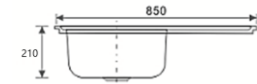

SUS304 Stainless Steel Sink

SD-7445

Size: 740 x 445 x 170mm
Thickness: 0.9mm
Finishing: Matt

SD-8550

Size: 850 x 500 x 185mm
Thickness: 0.9mm
Finishing: Matt

SBD-8545

Size: 850 x 450 x 210mm
Thickness: 0.9mm
Finishing: Matt

SM-8544

Size: 850 x 445 x 190mm
Thickness: 1.0mm
Finishing: Matt

ST-1048

Size: 1000 x 480 x 185mm
Thickness: 1.0mm
Finishing: Matt