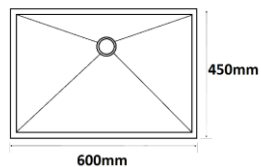

### U-11-BK

Overall Size: 600 x 450 x 230mm

### U-11-SS

Overall Size: 600 x 450 x 230mm

### U-13-SS

Overall Size: 680 x 450 x 230mm

Extendable Basket

### U-11

Overall Size: 600 x 450 x 230mm  
Bowl Size: 550 x 400mm  
Thickness: 3.5mm  
Finishing: Nano Black / Nano Matt