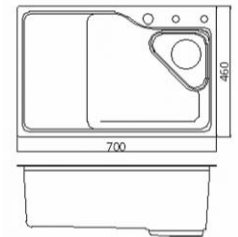

### U-01

Overall Size: 414 x 463 x 232mm  
Bowl Size: 360 x 410mm  
Thickness: 1.5mm

### U-02

Overall Size: 590 x 460 x 230mm  
Bowl Size: 535 x 410mm  
Thickness: 1.5mm

# SUS304 Stainless Steel Sink

**U-06**

Overall Size: 680 x 462 x 240mm  
 Bowl Size: 640 x 411mm  
 Thickness: 1.5mm

Draining Tray

**U-07**

Overall Size: 820 x 460 x 250mm  
 Bowl Size: 440/330 x 410mm  
 Thickness: 1.5mm

Draining Tray

NEW

**SB-7046-SS**

Overall Size: 700 x 460 x 210mm  
 Finishing: Matt  
 Waste: 114mm