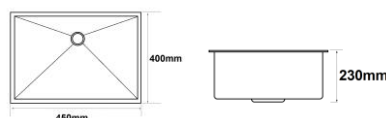

### U-13

Overall Size: 680 x 450 x 230mm  
Bowl Size: 630 x 400mm  
Thickness: 3.5mm  
Finishing: Nano Black / Nano Matt

### NANO TECHNOLOGY

THE PERFECT SINK

For  
YOUR KITCHEN

**U-15-SS**

Nano Matt

**U-15-BK**

Nano Black

Overall Size: 450 x 400 x 230mm  
Bowl Size: 400 x 350mm  
Thickness: 3.5mm

**U-12-BK**

Nano Black

Overall Size: 780 x 430 x 230mm  
Bowl Size: 385 x 380 / 320 x 330mm  
Thickness: 3.5mm

Extendable Basket

**U-12-SS**

Nano Matt

Basket

**SM-7845R**

Overall Size: 780 x 450 x 230mm  
Bowl Size: 290 x 310 / 375 x 430mm  
Cut-out Size: L740 x W420mm  
Finishing: Matt  
Waste: 140mm / 114mm

Basket