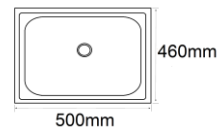

### U-11-BK

Overall Size: 600 x 450 x 230mm

Basket

**SM-7845R**

Overall Size: 780 x 450 x 230mm  
Bowl Size: 290 x 310 / 375 x 430mm  
Cut-out Size: L740 x W420mm  
Finishing: Matt  
Waste: 140mm / 114mm

Basket

## ST-1048

Size: 1000 x 480 x 185mm  
 Thickness: 1.0mm  
 Finishing: Matt

Colander

NEW

**SB-4640**

Overall Size: 460 x 400 x 200mm  
Finishing: Matt

**SB-58**

Overall Size: 580 x 460 x 215mm  
Finishing: Matt

**SB-50**

Overall Size: 500 x 460 x 200mm  
Finishing: Polish

**Stainless Steel Sink**

Wall mount bracket

**CS-6048A**

Size: 600 x 480 x 250mm  
Deep Sink with  
Wall-mount Bracket

Wall mount bracket

**CS-8050A**