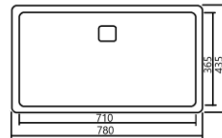

### **SQ-103-BK**

Overall Size: 680 x 490 x 210mm  
 Bowl Size: 620 x 350mm  
 Cut-out Size: 650 x 460mm  
 Finishing: Black

### **SQ-213-BK**

Overall Size: 800 x 480 x 210mm  
 Bowl Size: 415 x 390 / 260 x 320mm  
 Finishing: Black

# Granite Kitchen Sink

NEW

**SG-620**

Overall Size: 620 x 520 x 220mm  
Bowl Size: 540 x 390mm

**SG-600**

Overall Size: 600 x 450 x 220mm  
Bowl Size: 540 x 390mm

*Spacious main bowl, Generous second bowl elegant, flat rim design The high granite material provides subtle mix of functions and style.*

**SG-780**

Overall Size: 780 x 435 x 220mm  
Bowl Size: 710 x 365mm

**SG-860**

Overall Size: 860 x 500 x 220mm  
Bowl Size: 520 x 430 / 250 x 355mm

Colours Available:

		
Sand Beige (SB)	Dark Grey (DG)	Black Pearl (BK)