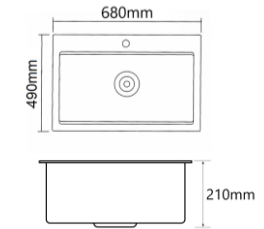

### **SQ-103-BK**

Overall Size: 680 x 490 x 210mm  
 Bowl Size: 620 x 350mm  
 Cut-out Size: 650 x 460mm  
 Finishing: Black

### **SQ-213-BK**

Overall Size: 800 x 480 x 210mm  
 Bowl Size: 415 x 390 / 260 x 320mm  
 Finishing: Black

# Granite Kitchen Sink

NEW

**SG-620**

Overall Size: 620 x 520 x 220mm  
Bowl Size: 540 x 390mm

**SG-600**

Overall Size: 600 x 450 x 220mm  
Bowl Size: 540 x 390mm

*Spacious main bowl, Generous second bowl elegant, flat rim design The high granite material provides subtle mix of functions and style.*

### U-01

Overall Size: 414 x 463 x 232mm  
Bowl Size: 360 x 410mm  
Thickness: 1.5mm