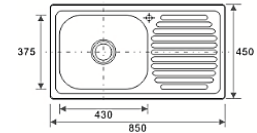

SUS304 Stainless Steel Sink

SD-7445

Size: 740 x 445 x 170mm
Thickness: 0.9mm
Finishing: Matt

SD-8550

Size: 850 x 500 x 185mm
Thickness: 0.9mm
Finishing: Matt

SBD-8545

Size: 850 x 450 x 210mm
Thickness: 0.9mm
Finishing: Matt

SM-8544

Size: 850 x 445 x 190mm
Thickness: 1.0mm
Finishing: Matt

ST-1048

Size: 1000 x 480 x 185mm
Thickness: 1.0mm
Finishing: Matt