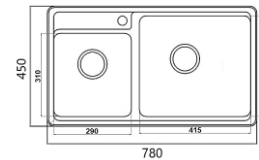

### U-11-BK

Overall Size: 600 x 450 x 230mm

**U-12-BK**

Nano Black

Overall Size: 780 x 430 x 230mm  
Bowl Size: 385 x 380 / 320 x 330mm  
Thickness: 3.5mm

Extendable Basket

**U-12-SS**

Nano Matt

## SUS304 Stainless Steel Sink

**SB-6845**

Overall Size: 680 x 450 x 210mm  
Finishing: Matt  
Waste: 114mm

NEW

Extendable Basket

**SM-8245L**

Overall Size: 820 x 450 x 230mm  
Bowl Size: 410 x 370 / 285 x 310mm  
Cut-out Size: L790 x W430  
Finishing: Matt  
Waste: 140mm / 114mm

Basket

**SM-7845R**

Overall Size: 780 x 450 x 230mm  
Bowl Size: 290 x 310 / 375 x 430mm  
Cut-out Size: L740 x W420mm  
Finishing: Matt  
Waste: 140mm / 114mm

Basket