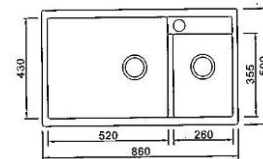

### **SQ-103-BK**

Overall Size: 680 x 490 x 210mm  
 Bowl Size: 620 x 350mm  
 Cut-out Size: 650 x 460mm  
 Finishing: Black

### **SQ-213-BK**

Overall Size: 800 x 480 x 210mm  
 Bowl Size: 415 x 390 / 260 x 320mm  
 Finishing: Black

# Granite Kitchen Sink

NEW

**SG-620**

Overall Size: 620 x 520 x 220mm  
Bowl Size: 540 x 390mm

**SG-600**

Overall Size: 600 x 450 x 220mm  
Bowl Size: 540 x 390mm

*Spacious main bowl, Generous second bowl elegant, flat rim design The high granite material provides subtle mix of functions and style.*

**SG-780**

Overall Size: 780 x 435 x 220mm  
Bowl Size: 710 x 365mm

**SG-860**

Overall Size: 860 x 500 x 220mm  
Bowl Size: 520 x 430 / 250 x 355mm

Colours Available:

		
Sand Beige (SB)	Dark Grey (DG)	Black Pearl (BK)