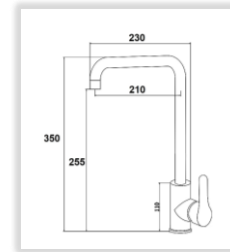

Kitchen Sink Faucet

SUS 304 Stainless Steel