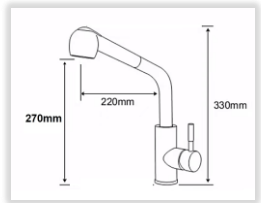

VS-5108-CP
Pull-out Sink Mixer
Finishing: Chrome
✓✓