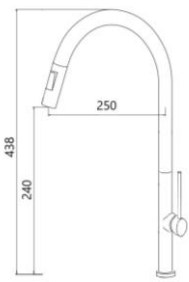

VS-4320-SS
Pull-out Sink Tap
Finishing: SS Matt
✓✓✓