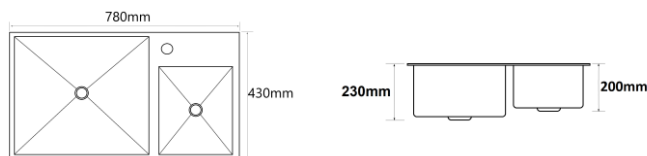

### NANO TECHNOLOGY

THE PERFECT SINK

For  
YOUR KITCHEN

**U-15-SS**

Nano Matt

**U-15-BK**

Nano Black

Overall Size: 450 x 400 x 230mm  
Bowl Size: 400 x 350mm  
Thickness: 3.5mm

**U-12-BK**

Nano Black

Overall Size: 780 x 430 x 230mm  
Bowl Size: 385 x 380 / 320 x 330mm  
Thickness: 3.5mm

Extendable Basket

**U-12-SS**

Nano Matt

## SUS304 Stainless Steel Sink

**SB-6845**

Overall Size: 680 x 450 x 210mm  
Finishing: Matt  
Waste: 114mm

NEW

Extendable Basket

**SM-8245L**

Overall Size: 820 x 450 x 230mm  
Bowl Size: 410 x 370 / 285 x 310mm  
Cut-out Size: L790 x W430  
Finishing: Matt  
Waste: 140mm / 114mm

Basket

**SM-7845R**

Overall Size: 780 x 450 x 230mm  
Bowl Size: 290 x 310 / 375 x 430mm  
Cut-out Size: L740 x W420mm  
Finishing: Matt  
Waste: 140mm / 114mm

Basket