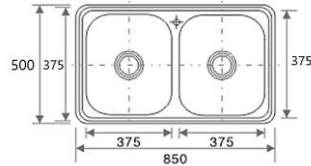

SD-8550

Size: 850 x 500 x 185mm
Thickness: 0.9mm
Finishing: Matt

SBD-8545

Size: 850 x 450 x 210mm
Thickness: 0.9mm
Finishing: Matt