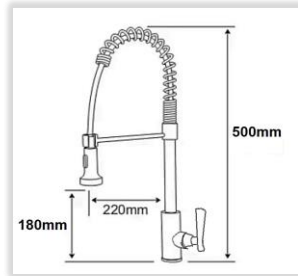

Pull-Out Sink Faucet

SUS 304 Stainless Steel

Cold Tap

Function Mode:

NEW