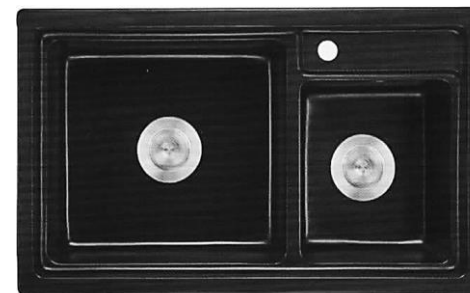

### **SQ-103-BK**

Overall Size: 680 x 490 x 210mm  
 Bowl Size: 620 x 350mm  
 Cut-out Size: 650 x 460mm  
 Finishing: Black