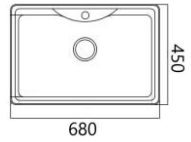

### NANO TECHNOLOGY

THE PERFECT SINK

For  
YOUR KITCHEN

**U-15-SS**

Nano Matt

**U-15-BK**

Nano Black

Overall Size: 450 x 400 x 230mm  
Bowl Size: 400 x 350mm  
Thickness: 3.5mm

**U-12-BK**

Nano Black

Overall Size: 780 x 430 x 230mm  
Bowl Size: 385 x 380 / 320 x 330mm  
Thickness: 3.5mm

Extendable Basket

**U-12-SS**

Nano Matt

## SUS304 Stainless Steel Sink

**SB-6845**

Overall Size: 680 x 450 x 210mm  
Finishing: Matt  
Waste: 114mm

NEW

Extendable Basket

**SM-8245L**

Overall Size: 820 x 450 x 230mm  
Bowl Size: 410 x 370 / 285 x 310mm  
Cut-out Size: L790 x W430  
Finishing: Matt  
Waste: 140mm / 114mm

Basket

**SM-7845R**

Overall Size: 780 x 450 x 230mm  
Bowl Size: 290 x 310 / 375 x 430mm  
Cut-out Size: L740 x W420mm  
Finishing: Matt  
Waste: 140mm / 114mm

Basket