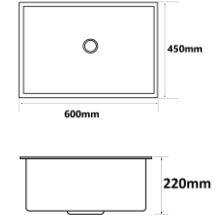

### **SQ-103-BK**

Overall Size: 680 x 490 x 210mm  
 Bowl Size: 620 x 350mm  
 Cut-out Size: 650 x 460mm  
 Finishing: Black

### **SQ-213-BK**

Overall Size: 800 x 480 x 210mm  
 Bowl Size: 415 x 390 / 260 x 320mm  
 Finishing: Black

# Granite Kitchen Sink

NEW

**SG-620**

Overall Size: 620 x 520 x 220mm  
Bowl Size: 540 x 390mm

**SG-600**

Overall Size: 600 x 450 x 220mm  
Bowl Size: 540 x 390mm

*Spacious main bowl, Generous second bowl elegant, flat rim design The high granite material provides subtle mix of functions and style.*

### U-01

Overall Size: 414 x 463 x 232mm  
Bowl Size: 360 x 410mm  
Thickness: 1.5mm