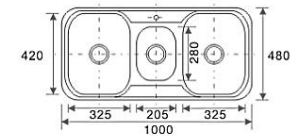

SUS304 Stainless Steel Sink

SD-7445

Size: 740 x 445 x 170mm
Thickness: 0.9mm
Finishing: Matt

SD-8550

Size: 850 x 500 x 185mm
Thickness: 0.9mm
Finishing: Matt

SBD-8545

Size: 850 x 450 x 210mm
Thickness: 0.9mm
Finishing: Matt

SM-8544

Size: 850 x 445 x 190mm
Thickness: 1.0mm
Finishing: Matt

ST-1048

Size: 1000 x 480 x 185mm
Thickness: 1.0mm
Finishing: Matt