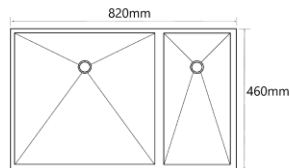

SUS304 Stainless Steel Sink

Overall Size: 680 x 462 x 240mm
Bowl Size: 640 x 411mm
Thickness: 1.5mm

Overall Size: 820 x 460 x 250mm
Bowl Size: 440/330 x 410mm
Thickness: 1.5mm

NEW

SB-7046-SS

Overall Size: 700 x 460 x 210mm
Finishing: Matt
Waste: 114mm

Optional Accessories: