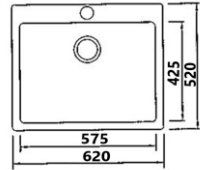

### **SQ-103-BK**

Overall Size: 680 x 490 x 210mm  
 Bowl Size: 620 x 350mm  
 Cut-out Size: 650 x 460mm  
 Finishing: Black

### **SQ-213-BK**

Overall Size: 800 x 480 x 210mm  
 Bowl Size: 415 x 390 / 260 x 320mm  
 Finishing: Black

# Granite Kitchen Sink

NEW

**SG-620**

Overall Size: 620 x 520 x 220mm  
Bowl Size: 540 x 390mm

**SG-600**

Overall Size: 600 x 450 x 220mm  
Bowl Size: 540 x 390mm

*Spacious main bowl, Generous second bowl elegant, flat rim design The high granite material provides subtle mix of functions and style.*

**SG-780**

Overall Size: 780 x 435 x 220mm  
Bowl Size: 710 x 365mm

**SG-860**

Overall Size: 860 x 500 x 220mm  
Bowl Size: 520 x 430 / 250 x 355mm

Colours Available:

		
Sand Beige (SB)	Dark Grey (DG)	Black Pearl (BK)