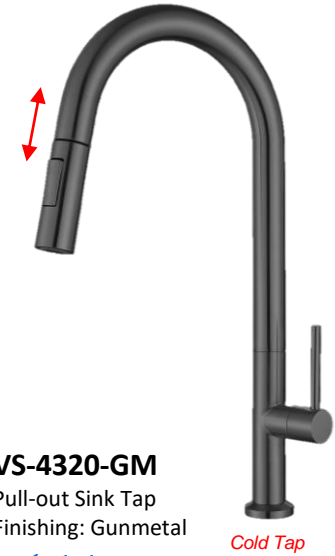

VS-4320-GM
Pull-out Sink Tap
Finishing: Gunmetal
✓✓✓