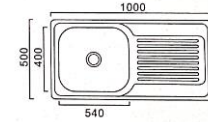

## ST-1048

Size: 1000 x 480 x 185mm  
 Thickness: 1.0mm  
 Finishing: Matt

Colander

NEW

**SB-4640**

Overall Size: 460 x 400 x 200mm  
Finishing: Matt

**SB-58**

Overall Size: 580 x 460 x 215mm  
Finishing: Matt

**SB-50**

Overall Size: 500 x 460 x 200mm  
Finishing: Polish

**Stainless Steel Sink**

Wall mount bracket

**CS-6048A**

Size: 600 x 480 x 250mm  
Deep Sink with  
Wall-mount Bracket

Wall mount bracket

**CS-8050A**

Size: 800 x 500 x 250mm  
Deep Sink with  
Wall-mount Bracket

Wall mount bracket

**CS-10050A**

Size: 1000 x 500 x 250mm  
Deep Sink with  
Wall-mount Bracket

NEW

**CPL-682-(SK) BKM**

Stand Cabinet with  
SUS304 Deep Sink  
Size: 600 x 470 x H820mm