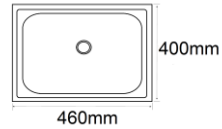

Basket

**SM-7845R**

Overall Size: 780 x 450 x 230mm  
Bowl Size: 290 x 310 / 375 x 430mm  
Cut-out Size: L740 x W420mm  
Finishing: Matt  
Waste: 140mm / 114mm

Basket

## SBD-8545

Size: 850 x 450 x 210mm  
 Thickness: 0.9mm  
 Finishing: Matt

## SM-8544

Size: 850 x 445 x 190mm  
 Thickness: 1.0mm  
 Finishing: Matt

## ST-1048

Size: 1000 x 480 x 185mm  
 Thickness: 1.0mm  
 Finishing: Matt

Colander

NEW

**SB-4640**

Overall Size: 460 x 400 x 200mm  
Finishing: Matt

**SB-58**

Overall Size: 580 x 460 x 215mm  
Finishing: Matt