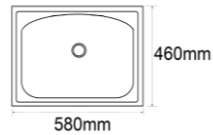

### U-11-BK

Overall Size: 600 x 450 x 230mm

Basket

**SM-7845R**

Overall Size: 780 x 450 x 230mm  
Bowl Size: 290 x 310 / 375 x 430mm  
Cut-out Size: L740 x W420mm  
Finishing: Matt  
Waste: 140mm / 114mm

Basket

## ST-1048

Size: 1000 x 480 x 185mm  
 Thickness: 1.0mm  
 Finishing: Matt

Colander

NEW

**SB-4640**

Overall Size: 460 x 400 x 200mm  
Finishing: Matt

**SB-58**

Overall Size: 580 x 460 x 215mm  
Finishing: Matt

**SB-50**

Overall Size: 500 x 460 x 200mm  
Finishing: Polish

**Stainless Steel Sink**

Wall mount bracket

**CS-6048A**

Size: 600 x 480 x 250mm  
Deep Sink with  
Wall-mount Bracket

Wall mount bracket

**CS-8050A**