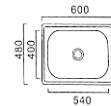

Basket

**SM-7845R**

Overall Size: 780 x 450 x 230mm  
Bowl Size: 290 x 310 / 375 x 430mm  
Cut-out Size: L740 x W420mm  
Finishing: Matt  
Waste: 140mm / 114mm

Basket

## ST-1048

Size: 1000 x 480 x 185mm  
 Thickness: 1.0mm  
 Finishing: Matt

Colander

NEW

**SB-4640**

Overall Size: 460 x 400 x 200mm  
Finishing: Matt

**SB-58**

Overall Size: 580 x 460 x 215mm  
Finishing: Matt

**SB-50**

Overall Size: 500 x 460 x 200mm  
Finishing: Polish

**Stainless Steel Sink**

Wall mount bracket

**CS-6048A**

Size: 600 x 480 x 250mm  
Deep Sink with  
Wall-mount Bracket

Wall mount bracket

**CS-8050A**