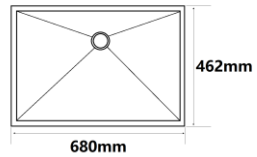

### **SQ-103-BK**

Overall Size: 680 x 490 x 210mm  
 Bowl Size: 620 x 350mm  
 Cut-out Size: 650 x 460mm  
 Finishing: Black

### U-01

Overall Size: 414 x 463 x 232mm  
Bowl Size: 360 x 410mm  
Thickness: 1.5mm

### U-02

Overall Size: 590 x 460 x 230mm  
Bowl Size: 535 x 410mm  
Thickness: 1.5mm

# SUS304 Stainless Steel Sink

**U-06**

Overall Size: 680 x 462 x 240mm  
 Bowl Size: 640 x 411mm  
 Thickness: 1.5mm

Draining Tray

**U-07**

Overall Size: 820 x 460 x 250mm  
 Bowl Size: 440/330 x 410mm  
 Thickness: 1.5mm