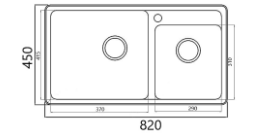

### U-11-BK

Overall Size: 600 x 450 x 230mm

**U-12-BK**

Nano Black

Overall Size: 780 x 430 x 230mm  
Bowl Size: 385 x 380 / 320 x 330mm  
Thickness: 3.5mm

Extendable Basket

**U-12-SS**

Nano Matt

## SUS304 Stainless Steel Sink

**SB-6845**

Overall Size: 680 x 450 x 210mm  
Finishing: Matt  
Waste: 114mm

NEW

Extendable Basket

**SM-8245L**

Overall Size: 820 x 450 x 230mm  
Bowl Size: 410 x 370 / 285 x 310mm  
Cut-out Size: L790 x W430  
Finishing: Matt  
Waste: 140mm / 114mm

Basket

**SM-7845R**

Overall Size: 780 x 450 x 230mm  
Bowl Size: 290 x 310 / 375 x 430mm  
Cut-out Size: L740 x W420mm  
Finishing: Matt  
Waste: 140mm / 114mm

Basket