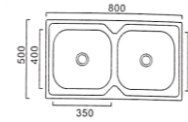

## ST-1048

Size: 1000 x 480 x 185mm  
 Thickness: 1.0mm  
 Finishing: Matt

Colander

NEW

**SB-4640**

Overall Size: 460 x 400 x 200mm  
Finishing: Matt

**SB-58**

Overall Size: 580 x 460 x 215mm  
Finishing: Matt

**SB-50**

Overall Size: 500 x 460 x 200mm  
Finishing: Polish

**Stainless Steel Sink**

Wall mount bracket

**CS-6048A**

Size: 600 x 480 x 250mm  
Deep Sink with  
Wall-mount Bracket

Wall mount bracket

**CS-8050A**

Size: 800 x 500 x 250mm  
Deep Sink with  
Wall-mount Bracket

Wall mount bracket

**CS-10050A**

Size: 1000 x 500 x 250mm  
Deep Sink with  
Wall-mount Bracket

NEW

**CPL-682-(SK) BKM**

Stand Cabinet with  
SUS304 Deep Sink  
Size: 600 x 470 x H820mm