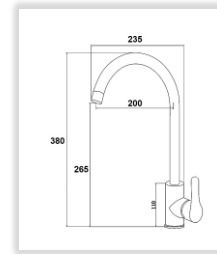

Kitchen Sink Faucet

SUS 304 Stainless Steel