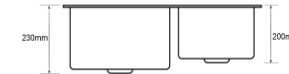

**U-12-BK**

Nano Black

Overall Size: 780 x 430 x 230mm  
Bowl Size: 385 x 380 / 320 x 330mm  
Thickness: 3.5mm

Extendable Basket

**U-12-SS**

Nano Matt

## SUS304 Stainless Steel Sink

**SB-6845**

Overall Size: 680 x 450 x 210mm  
Finishing: Matt  
Waste: 114mm

NEW

Extendable Basket

**SM-8245L**

Overall Size: 820 x 450 x 230mm  
Bowl Size: 410 x 370 / 285 x 310mm  
Cut-out Size: L790 x W430  
Finishing: Matt  
Waste: 140mm / 114mm

Basket

**SM-7845R**

Overall Size: 780 x 450 x 230mm  
Bowl Size: 290 x 310 / 375 x 430mm  
Cut-out Size: L740 x W420mm  
Finishing: Matt  
Waste: 140mm / 114mm

Basket