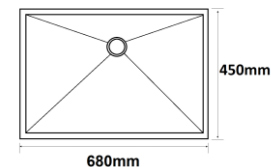

U-13

Overall Size: 680 x 450 x 230mm
Bowl Size: 630 x 400mm
Thickness: 3.5mm
Finishing: Nano Black / Nano Matt