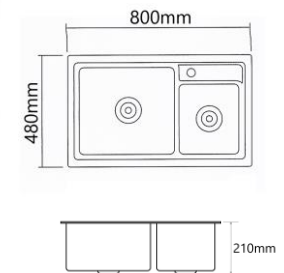

### **SQ-103-BK**

Overall Size: 680 x 490 x 210mm  
 Bowl Size: 620 x 350mm  
 Cut-out Size: 650 x 460mm  
 Finishing: Black

### **SQ-213-BK**

Overall Size: 800 x 480 x 210mm  
 Bowl Size: 415 x 390 / 260 x 320mm  
 Finishing: Black

### U-01

Overall Size: 414 x 463 x 232mm  
Bowl Size: 360 x 410mm  
Thickness: 1.5mm

### U-11-BK

Overall Size: 600 x 450 x 230mm