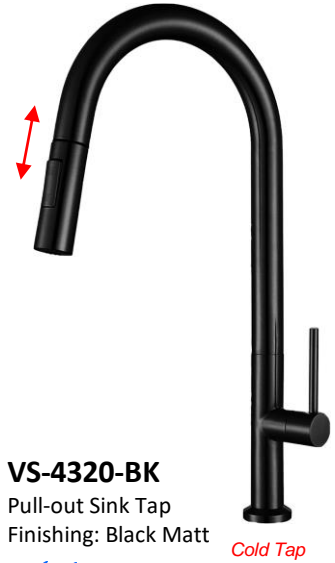

# Pull-Out Sink Faucet

SUS 304 Stainless Steel

**VS-4320-SS**  
Pull-out Sink Tap  
Finishing: SS Matt  
✓✓✓

**VS-4320-GM**  
Pull-out Sink Tap  
Finishing: Gunmetal  
✓✓✓

**VS-4320-BK**  
Pull-out Sink Tap  
Finishing: Black Matt  
✓✓✓