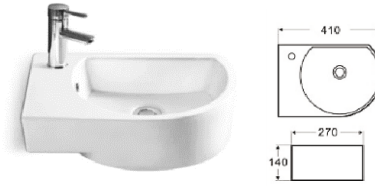

NEW

Ceramic Insert Basin

C-5040
Size: 500 x 400 x 170mm

C-5077
Size: 500 x 410 x 190mm

C-6077
Size: 600 x 460 x 190mm

C-610A
Size: 610 x 465 x 220mm

C-6088
Size: 610 x 465 x 220mm

C-9048
Size: 410 x 410 x 165mm

C-9050E
Size: 540 x 470 x 180mm

C-60L
Size: 600 x 460 x 210mm
C-80L
Size: 810 x 460 x 210mm

C-9060E
Size: 600 x 470 x 175mm
C-9075E
Size: 750 x 470 x 175mm
C-9080E
Size: 810 x 470 x 175mm

C-9080EL
Size: 810 x 470 x 175mm

C-7096
Size: 710 x 470 x 180mm

C-6048-LDY
Ceramic LAUNDRY Basin
Size: 600 x 480mm

Ceramic Art Basin

C-7440
Wall-Mount
Size: 330 x 290 x 115mm

C-7715 (Left/Right)
Corner Wall-Mount
Size: 410 x 270 x 140mm

C-7247
Wall-Mount
Size: 410 x 410 x 145mm