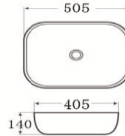

C-7820-WG
White Gold Trim
Size: 460 x 330 x 140mm

C-7820-BW
Black White
Size: 460 x 330 x 140mm

C-7820-BKM
Black Marble Design
Size: 460 x 330 x 140mm

C-7820-BK
Matt Black
Size: 460 x 330 x 140mm

C-7820-MBG
Matt Black Gold Trim
Size: 460 x 330 x 140mm

C-7820-WTM
White Marble Design
Size: 460 x 330 x 140mm

C-7820-BTM
White Marble Design
Size: 460 x 330 x 140mm

C-7402-PJ
Pearl Jade Design
Size: 460 x 330 x 140mm

C-7402-BK
Pearl Black Design
Size: 460 x 330 x 140mm

C-7820-MGD
2-Tone White Gold
Size: 460 x 330 x 140mm

C-7820-WGM
White Marble with Gold Trim
Size: 460 x 330 x 140mm
C-7850-WGM
White Marble with Gold Trim
Size: 500 x 400 x 140mm

Ceramic Art Basin

C-8050A Size: 510x510x165mm
C-8050B Size: 530x430x155mm
Semi-Recessed

C-7810-WT
Top-Mount
Size: 505 x 405 x 140mm

C-7810-BW
Top-Mount
Size: 505 x 405 x 140mm

C-7029
Wall-Mount / Top-Mount
Size: 460 x 460 x 160mm

C-7811-WT
Top-Mount
Size: 620 x 340 x 145mm

C-7811-BW
Top-Mount
Size: 620 x 340 x 145mm