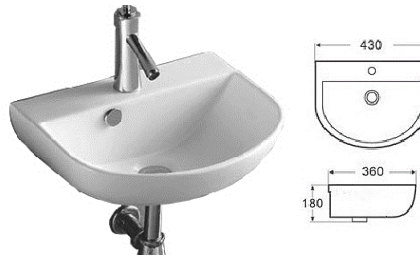

C-7952
Wall-Mount
Size: 430 x 360 x 180mm