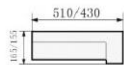

C-7820-WG
White Gold Trim
Size: 460 x 330 x 140mm

C-7820-BW
Black White
Size: 460 x 330 x 140mm

C-7820-BKM
Black Marble Design
Size: 460 x 330 x 140mm

C-7820-BK
Matt Black
Size: 460 x 330 x 140mm

C-7820-MBG
Matt Black Gold Trim
Size: 460 x 330 x 140mm

C-7820-WTM
White Marble Design
Size: 460 x 330 x 140mm

C-7820-BTM
White Marble Design
Size: 460 x 330 x 140mm

C-7402-PJ
Pearl Jade Design
Size: 460 x 330 x 140mm

C-7402-BK
Pearl Black Design
Size: 460 x 330 x 140mm

C-7820-MGD
2-Tone White Gold
Size: 460 x 330 x 140mm

C-7820-WGM
White Marble with Gold Trim
Size: 460 x 330 x 140mm
C-7850-WGM
White Marble with Gold Trim
Size: 500 x 400 x 140mm

Ceramic Art Basin

C-8050A Size: 510x510x165mm
C-8050B Size: 530x430x155mm
Semi-Recessed

C-7810-WT
Top-Mount
Size: 505 x 405 x 140mm

C-7810-BW
Top-Mount
Size: 505 x 405 x 140mm

C-7029
Wall-Mount / Top-Mount
Size: 460 x 460 x 160mm

C-7811-WT
Top-Mount
Size: 620 x 340 x 145mm

C-7811-BW
Top-Mount
Size: 620 x 340 x 145mm