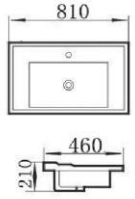

C-7810-WT
Top-Mount
Size: 505 x 405 x 140mm

C-7810-BW
Top-Mount
Size: 505 x 405 x 140mm

C-7029
Wall-Mount / Top-Mount
Size: 460 x 460 x 160mm

C-7811-WT
Top-Mount
Size: 620 x 340 x 145mm

C-7811-BW
Top-Mount
Size: 620 x 340 x 145mm

C-7033
Wall-Mount / Top-Mount
Size: 510 x 410 x 150mm

*Luxurious Semi-recessed
Vanity Basin
C-8050*

C-540N
Undermount
Size: 470 x 350 x 200mm

C-551
Undermount
Size: 415 x 415 x 165mm

C-406-WT (Matt)
Top-Mount
Size: 420 x 420 x 140mm

NEW

Ceramic Insert Basin

C-5040
Size: 500 x 400 x 170mm

C-5077
Size: 500 x 410 x 190mm

C-6077
Size: 600 x 460 x 190mm

C-610A
Size: 610 x 465 x 220mm

C-6088
Size: 610 x 465 x 220mm

C-9048
Size: 410 x 410 x 165mm

C-9050E
Size: 540 x 470 x 180mm

C-60L
Size: 600 x 460 x 210mm
C-80L
Size: 810 x 460 x 210mm

C-9060E
Size: 600 x 470 x 175mm
C-9075E
Size: 750 x 470 x 175mm
C-9080E
Size: 810 x 470 x 175mm

C-9080EL
Size: 810 x 470 x 175mm