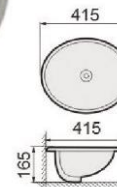

C-7810-WT
Top-Mount
Size: 505 x 405 x 140mm

C-7810-BW
Top-Mount
Size: 505 x 405 x 140mm

C-7029
Wall-Mount / Top-Mount
Size: 460 x 460 x 160mm

C-7811-WT
Top-Mount
Size: 620 x 340 x 145mm

C-7811-BW
Top-Mount
Size: 620 x 340 x 145mm

C-7033
Wall-Mount / Top-Mount
Size: 510 x 410 x 150mm

*Luxurious Semi-recessed
Vanity Basin
C-8050*

C-540N
Undermount
Size: 470 x 350 x 200mm

C-551
Undermount
Size: 415 x 415 x 165mm

C-406-WT (Matt)
Top-Mount
Size: 420 x 420 x 140mm

NEW

Ceramic Insert Basin

C-5040
Size: 500 x 400 x 170mm

C-5077
Size: 500 x 410 x 190mm

C-6077
Size: 600 x 460 x 190mm

C-610A
Size: 610 x 465 x 220mm

C-6088
Size: 610 x 465 x 220mm

C-9048
Size: 410 x 410 x 165mm

C-9050E
Size: 540 x 470 x 180mm

C-60L
Size: 600 x 460 x 210mm
C-80L
Size: 810 x 460 x 210mm

C-9060E
Size: 600 x 470 x 175mm
C-9075E
Size: 750 x 470 x 175mm
C-9080E
Size: 810 x 470 x 175mm

C-9080EL
Size: 810 x 470 x 175mm