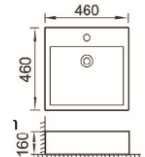

C-7820-WG
White Gold Trim
Size: 460 x 330 x 140mm

C-7820-BW
Black White
Size: 460 x 330 x 140mm

C-7820-BKM
Black Marble Design
Size: 460 x 330 x 140mm

C-7820-BK
Matt Black
Size: 460 x 330 x 140mm

C-7820-MBG
Matt Black Gold Trim
Size: 460 x 330 x 140mm

C-7820-WTM
White Marble Design
Size: 460 x 330 x 140mm

C-7820-BTM
White Marble Design
Size: 460 x 330 x 140mm

C-7402-PJ
Pearl Jade Design
Size: 460 x 330 x 140mm

C-7402-BK
Pearl Black Design
Size: 460 x 330 x 140mm

C-7820-MGD
2-Tone White Gold
Size: 460 x 330 x 140mm

C-7820-WGM
White Marble with Gold Trim
Size: 460 x 330 x 140mm
C-7850-WGM
White Marble with Gold Trim
Size: 500 x 400 x 140mm

Ceramic Art Basin

C-8050A Size: 510x510x165mm
C-8050B Size: 530x430x155mm
Semi-Recessed

C-7810-WT
Top-Mount
Size: 505 x 405 x 140mm

C-7810-BW
Top-Mount
Size: 505 x 405 x 140mm

C-7029
Wall-Mount / Top-Mount
Size: 460 x 460 x 160mm

C-7811-WT
Top-Mount
Size: 620 x 340 x 145mm

C-7811-BW
Top-Mount
Size: 620 x 340 x 145mm