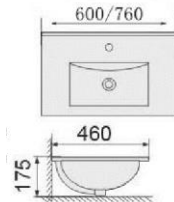

C-7810-WT
Top-Mount
Size: 505 x 405 x 140mm

C-7810-BW
Top-Mount
Size: 505 x 405 x 140mm

C-7029
Wall-Mount / Top-Mount
Size: 460 x 460 x 160mm

C-7811-WT
Top-Mount
Size: 620 x 340 x 145mm

C-7811-BW
Top-Mount
Size: 620 x 340 x 145mm

C-7033
Wall-Mount / Top-Mount
Size: 510 x 410 x 150mm

*Luxurious Semi-recessed
Vanity Basin
C-8050*

C-540N
Undermount
Size: 470 x 350 x 200mm

C-551
Undermount
Size: 415 x 415 x 165mm

C-406-WT (Matt)
Top-Mount
Size: 420 x 420 x 140mm

NEW

Ceramic Insert Basin

C-5040
Size: 500 x 400 x 170mm

C-5077
Size: 500 x 410 x 190mm

C-6077
Size: 600 x 460 x 190mm

C-610A
Size: 610 x 465 x 220mm

C-6088
Size: 610 x 465 x 220mm

C-9048
Size: 410 x 410 x 165mm

C-9050E
Size: 540 x 470 x 180mm

C-60L
Size: 600 x 460 x 210mm
C-80L
Size: 810 x 460 x 210mm

C-9060E
Size: 600 x 470 x 175mm
C-9075E
Size: 750 x 470 x 175mm
C-9080E
Size: 810 x 470 x 175mm

C-9080EL
Size: 810 x 470 x 175mm