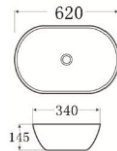

C-7820-WG
White Gold Trim
Size: 460 x 330 x 140mm

C-7820-BW
Black White
Size: 460 x 330 x 140mm

C-7820-BKM
Black Marble Design
Size: 460 x 330 x 140mm

C-7820-BK
Matt Black
Size: 460 x 330 x 140mm

C-7820-MBG
Matt Black Gold Trim
Size: 460 x 330 x 140mm

C-7820-MGD
2-Tone White Gold
Size: 460 x 330 x 140mm

C-7820-WGM
White Marble with Gold Trim
Size: 460 x 330 x 140mm
C-7850-WGM
White Marble with Gold Trim
Size: 500 x 400 x 140mm

Ceramic Art Basin

C-8050A Size: 510x510x165mm
C-8050B Size: 530x430x155mm
Semi-Recessed

C-7810-WT
Top-Mount
Size: 505 x 405 x 140mm

C-7810-BW
Top-Mount
Size: 505 x 405 x 140mm

C-7029
Wall-Mount / Top-Mount
Size: 460 x 460 x 160mm

C-7811-WT
Top-Mount
Size: 620 x 340 x 145mm

C-7811-BW
Top-Mount
Size: 620 x 340 x 145mm

NEW

Ceramic Insert Basin

C-5040
Size: 500 x 400 x 170mm

C-5077
Size: 500 x 410 x 190mm

C-6077
Size: 600 x 460 x 190mm

C-610A
Size: 610 x 465 x 220mm

C-6088
Size: 610 x 465 x 220mm

C-9048
Size: 410 x 410 x 165mm