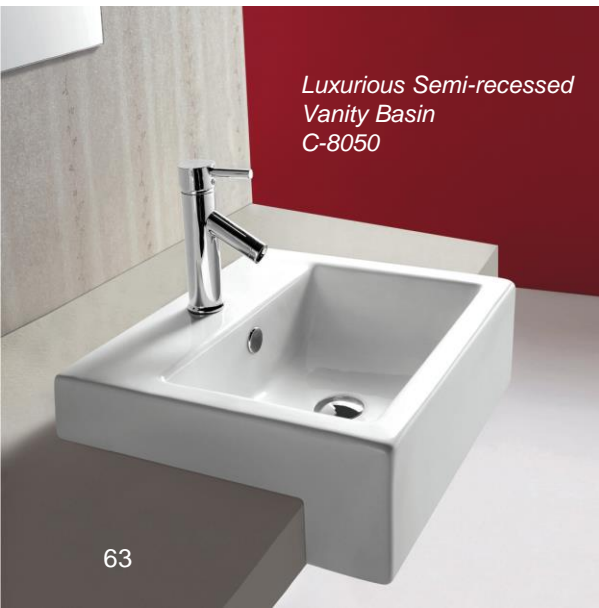

C-540N
Undermount
Size: 470 x 350 x 200mm

*Luxurious Semi-recessed
Vanity Basin
C-8050*