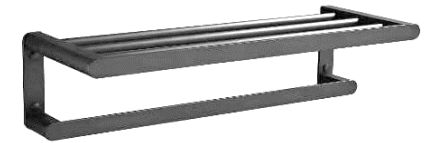

NB-7310-GM

Towel Rack
Size: 600 x 220 x 150mm
Finishing: Gunmetal