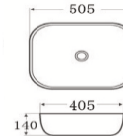

C-7820-WG
White Gold Trim
Size: 460 x 330 x 140mm

C-7820-BW
Black White
Size: 460 x 330 x 140mm

C-7820-BKM
Black Marble Design
Size: 460 x 330 x 140mm

C-7820-BK
Matt Black
Size: 460 x 330 x 140mm

C-7820-MBG
Matt Black Gold Trim
Size: 460 x 330 x 140mm

C-7820-WTM
White Marble Design
Size: 460 x 330 x 140mm

C-7820-BTM
White Marble Design
Size: 460 x 330 x 140mm

C-7402-PJ
Pearl Jade Design
Size: 460 x 330 x 140mm

C-7402-BK
Pearl Black Design
Size: 460 x 330 x 140mm

C-7820-MGD
2-Tone White Gold
Size: 460 x 330 x 140mm

C-7820-WGM
White Marble with Gold Trim
Size: 460 x 330 x 140mm
C-7850-WGM
White Marble with Gold Trim
Size: 500 x 400 x 140mm

Ceramic Art Basin

C-8050A Size: 510x510x165mm
C-8050B Size: 530x430x155mm
Semi-Recessed

C-7810-WT
Top-Mount
Size: 505 x 405 x 140mm

C-7810-BW
Top-Mount
Size: 505 x 405 x 140mm

C-7029
Wall-Mount / Top-Mount
Size: 460 x 460 x 160mm

C-7811-WT
Top-Mount
Size: 620 x 340 x 145mm

C-7811-BW
Top-Mount
Size: 620 x 340 x 145mm