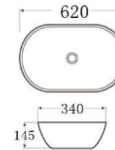

C-7820-WG
White Gold Trim
Size: 460 x 330 x 140mm

C-7820-BW
Black White
Size: 460 x 330 x 140mm

C-7820-BKM
Black Marble Design
Size: 460 x 330 x 140mm

C-7820-BK
Matt Black
Size: 460 x 330 x 140mm

C-7820-MBG
Matt Black Gold Trim
Size: 460 x 330 x 140mm

C-7820-MGD
2-Tone White Gold
Size: 460 x 330 x 140mm

C-7820-WGM
White Marble with Gold Trim
Size: 460 x 330 x 140mm
C-7850-WGM
White Marble with Gold Trim
Size: 500 x 400 x 140mm

Ceramic Art Basin

C-8050A Size: 510x510x165mm
C-8050B Size: 530x430x155mm
Semi-Recessed

C-7810-WT
Top-Mount
Size: 505 x 405 x 140mm

C-7810-BW
Top-Mount
Size: 505 x 405 x 140mm

C-7029
Wall-Mount / Top-Mount
Size: 460 x 460 x 160mm

C-7811-WT
Top-Mount
Size: 620 x 340 x 145mm

C-7811-BW
Top-Mount
Size: 620 x 340 x 145mm

NEW

Ceramic Insert Basin

C-5040
Size: 500 x 400 x 170mm

C-5077
Size: 500 x 410 x 190mm

C-6077
Size: 600 x 460 x 190mm

C-610A
Size: 610 x 465 x 220mm

C-6088
Size: 610 x 465 x 220mm

C-9048
Size: 410 x 410 x 165mm