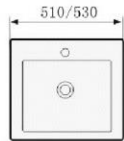

C-7820-WTM
White Marble Design
Size: 460 x 330 x 140mm

C-7820-BTM
White Marble Design
Size: 460 x 330 x 140mm

C-7402-PJ
Pearl Jade Design
Size: 460 x 330 x 140mm

C-7402-BK
Pearl Black Design
Size: 460 x 330 x 140mm

C-7820-MGD
2-Tone White Gold
Size: 460 x 330 x 140mm

C-7820-WGM
White Marble with Gold Trim
Size: 460 x 330 x 140mm
C-7850-WGM
White Marble with Gold Trim
Size: 500 x 400 x 140mm

Ceramic Art Basin

C-8050A Size: 510x510x165mm
C-8050B Size: 530x430x155mm
Semi-Recessed

C-7810-WT
Top-Mount
Size: 505 x 405 x 140mm

C-7810-BW
Top-Mount
Size: 505 x 405 x 140mm

C-7029
Wall-Mount / Top-Mount
Size: 460 x 460 x 160mm

C-7811-WT
Top-Mount
Size: 620 x 340 x 145mm

C-7811-BW
Top-Mount
Size: 620 x 340 x 145mm