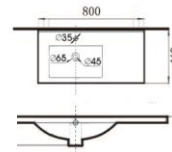

C-7810-WT
Top-Mount
Size: 505 x 405 x 140mm

C-7810-BW
Top-Mount
Size: 505 x 405 x 140mm

C-7029
Wall-Mount / Top-Mount
Size: 460 x 460 x 160mm

C-7811-WT
Top-Mount
Size: 620 x 340 x 145mm

C-7811-BW
Top-Mount
Size: 620 x 340 x 145mm

NEW

Ceramic Insert Basin

C-5040
Size: 500 x 400 x 170mm

C-5077
Size: 500 x 410 x 190mm

C-6077
Size: 600 x 460 x 190mm

C-610A
Size: 610 x 465 x 220mm

C-6088
Size: 610 x 465 x 220mm

C-9048
Size: 410 x 410 x 165mm

C-9050E
Size: 540 x 470 x 180mm

C-60L
Size: 600 x 460 x 210mm
C-80L
Size: 810 x 460 x 210mm

C-9060E
Size: 600 x 470 x 175mm
C-9075E
Size: 750 x 470 x 175mm
C-9080E
Size: 810 x 470 x 175mm

C-9080EL
Size: 810 x 470 x 175mm

C-7096
Size: 710 x 470 x 180mm

C-6048-LDY
Ceramic LAUNDRY Basin
Size: 600 x 480mm

Ceramic Art Basin

C-7440
Wall-Mount
Size: 330 x 290 x 115mm

C-7715 (Left/Right)
Corner Wall-Mount
Size: 410 x 270 x 140mm

C-7247
Wall-Mount
Size: 410 x 410 x 145mm