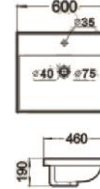

C-7810-WT
Top-Mount
Size: 505 x 405 x 140mm

C-7810-BW
Top-Mount
Size: 505 x 405 x 140mm

C-7029
Wall-Mount / Top-Mount
Size: 460 x 460 x 160mm

C-7811-WT
Top-Mount
Size: 620 x 340 x 145mm

C-7811-BW
Top-Mount
Size: 620 x 340 x 145mm

C-7033
Wall-Mount / Top-Mount
Size: 510 x 410 x 150mm

*Luxurious Semi-recessed
Vanity Basin
C-8050*

C-540N
Undermount
Size: 470 x 350 x 200mm

C-551
Undermount
Size: 415 x 415 x 165mm

C-406-WT (Matt)
Top-Mount
Size: 420 x 420 x 140mm

NEW

Ceramic Insert Basin

C-5040
Size: 500 x 400 x 170mm

C-5077
Size: 500 x 410 x 190mm

C-6077
Size: 600 x 460 x 190mm

C-610A
Size: 610 x 465 x 220mm

C-6088
Size: 610 x 465 x 220mm

C-9048
Size: 410 x 410 x 165mm

C-9050E
Size: 540 x 470 x 180mm

C-60L
Size: 600 x 460 x 210mm
C-80L
Size: 810 x 460 x 210mm

C-9060E
Size: 600 x 470 x 175mm
C-9075E
Size: 750 x 470 x 175mm
C-9080E
Size: 810 x 470 x 175mm

C-9080EL
Size: 810 x 470 x 175mm