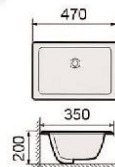

C-7820-MGD
2-Tone White Gold
Size: 460 x 330 x 140mm

C-7820-WGM
White Marble with Gold Trim
Size: 460 x 330 x 140mm
C-7850-WGM
White Marble with Gold Trim
Size: 500 x 400 x 140mm

Ceramic Art Basin

C-8050A Size: 510x510x165mm
C-8050B Size: 530x430x155mm
Semi-Recessed

C-7810-WT
Top-Mount
Size: 505 x 405 x 140mm

C-7810-BW
Top-Mount
Size: 505 x 405 x 140mm

C-7029
Wall-Mount / Top-Mount
Size: 460 x 460 x 160mm

C-7811-WT
Top-Mount
Size: 620 x 340 x 145mm

C-7811-BW
Top-Mount
Size: 620 x 340 x 145mm

C-7033
Wall-Mount / Top-Mount
Size: 510 x 410 x 150mm

*Luxurious Semi-recessed
Vanity Basin
C-8050*

C-540N
Undermount
Size: 470 x 350 x 200mm

C-551
Undermount
Size: 415 x 415 x 165mm

C-406-WT (Matt)
Top-Mount
Size: 420 x 420 x 140mm

NEW

Ceramic Insert Basin

C-5040
Size: 500 x 400 x 170mm

C-5077
Size: 500 x 410 x 190mm

C-6077
Size: 600 x 460 x 190mm

C-610A
Size: 610 x 465 x 220mm

C-6088
Size: 610 x 465 x 220mm

C-9048
Size: 410 x 410 x 165mm