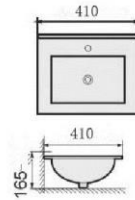

C-7810-WT
Top-Mount
Size: 505 x 405 x 140mm

C-7810-BW
Top-Mount
Size: 505 x 405 x 140mm

C-7029
Wall-Mount / Top-Mount
Size: 460 x 460 x 160mm

C-7811-WT
Top-Mount
Size: 620 x 340 x 145mm

C-7811-BW
Top-Mount
Size: 620 x 340 x 145mm

C-7033
Wall-Mount / Top-Mount
Size: 510 x 410 x 150mm

*Luxurious Semi-recessed
Vanity Basin
C-8050*

C-540N
Undermount
Size: 470 x 350 x 200mm

C-551
Undermount
Size: 415 x 415 x 165mm

C-406-WT (Matt)
Top-Mount
Size: 420 x 420 x 140mm

NEW

Ceramic Insert Basin

C-5040
Size: 500 x 400 x 170mm

C-5077
Size: 500 x 410 x 190mm

C-6077
Size: 600 x 460 x 190mm

C-610A
Size: 610 x 465 x 220mm

C-6088
Size: 610 x 465 x 220mm

C-9048
Size: 410 x 410 x 165mm

C-9050E
Size: 540 x 470 x 180mm

C-60L
Size: 600 x 460 x 210mm
C-80L
Size: 810 x 460 x 210mm

C-9060E
Size: 600 x 470 x 175mm
C-9075E
Size: 750 x 470 x 175mm
C-9080E
Size: 810 x 470 x 175mm

C-9080EL
Size: 810 x 470 x 175mm