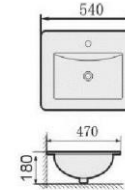

C-7810-WT
Top-Mount
Size: 505 x 405 x 140mm

C-7810-BW
Top-Mount
Size: 505 x 405 x 140mm

C-7029
Wall-Mount / Top-Mount
Size: 460 x 460 x 160mm

C-7811-WT
Top-Mount
Size: 620 x 340 x 145mm

C-7811-BW
Top-Mount
Size: 620 x 340 x 145mm

C-7033
Wall-Mount / Top-Mount
Size: 510 x 410 x 150mm

*Luxurious Semi-recessed
Vanity Basin
C-8050*

C-540N
Undermount
Size: 470 x 350 x 200mm

C-551
Undermount
Size: 415 x 415 x 165mm

C-406-WT (Matt)
Top-Mount
Size: 420 x 420 x 140mm

NEW

Ceramic Insert Basin

C-5040
Size: 500 x 400 x 170mm

C-5077
Size: 500 x 410 x 190mm

C-6077
Size: 600 x 460 x 190mm

C-610A
Size: 610 x 465 x 220mm

C-6088
Size: 610 x 465 x 220mm

C-9048
Size: 410 x 410 x 165mm

C-9050E
Size: 540 x 470 x 180mm

C-60L
Size: 600 x 460 x 210mm
C-80L
Size: 810 x 460 x 210mm

C-9060E
Size: 600 x 470 x 175mm
C-9075E
Size: 750 x 470 x 175mm
C-9080E
Size: 810 x 470 x 175mm

C-9080EL
Size: 810 x 470 x 175mm