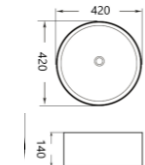

C-7810-WT
Top-Mount
Size: 505 x 405 x 140mm

C-7810-BW
Top-Mount
Size: 505 x 405 x 140mm

C-7029
Wall-Mount / Top-Mount
Size: 460 x 460 x 160mm

C-7811-WT
Top-Mount
Size: 620 x 340 x 145mm

C-7811-BW
Top-Mount
Size: 620 x 340 x 145mm

C-7033
Wall-Mount / Top-Mount
Size: 510 x 410 x 150mm

*Luxurious Semi-recessed
Vanity Basin
C-8050*

C-540N
Undermount
Size: 470 x 350 x 200mm

C-551
Undermount
Size: 415 x 415 x 165mm

C-406-WT (Matt)
Top-Mount
Size: 420 x 420 x 140mm

NEW

Ceramic Insert Basin

C-5040
Size: 500 x 400 x 170mm

C-5077
Size: 500 x 410 x 190mm

C-6077
Size: 600 x 460 x 190mm

C-610A
Size: 610 x 465 x 220mm

C-6088
Size: 610 x 465 x 220mm

C-9048
Size: 410 x 410 x 165mm