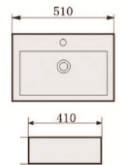

C-7820-MGD
2-Tone White Gold
Size: 460 x 330 x 140mm

C-7820-WGM
White Marble with Gold Trim
Size: 460 x 330 x 140mm
C-7850-WGM
White Marble with Gold Trim
Size: 500 x 400 x 140mm

Ceramic Art Basin

C-8050A Size: 510x510x165mm
C-8050B Size: 530x430x155mm
Semi-Recessed

C-7810-WT
Top-Mount
Size: 505 x 405 x 140mm

C-7810-BW
Top-Mount
Size: 505 x 405 x 140mm

C-7029
Wall-Mount / Top-Mount
Size: 460 x 460 x 160mm

C-7811-WT
Top-Mount
Size: 620 x 340 x 145mm

C-7811-BW
Top-Mount
Size: 620 x 340 x 145mm

C-7033
Wall-Mount / Top-Mount
Size: 510 x 410 x 150mm

*Luxurious Semi-recessed
Vanity Basin
C-8050*

C-540N
Undermount
Size: 470 x 350 x 200mm

C-551
Undermount
Size: 415 x 415 x 165mm

C-406-WT (Matt)
Top-Mount
Size: 420 x 420 x 140mm

NEW

Ceramic Insert Basin

C-5040
Size: 500 x 400 x 170mm

C-5077
Size: 500 x 410 x 190mm

C-6077
Size: 600 x 460 x 190mm

C-610A
Size: 610 x 465 x 220mm

C-6088
Size: 610 x 465 x 220mm

C-9048
Size: 410 x 410 x 165mm