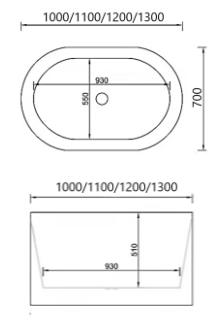

With Shower Faucet

NST-020B

Size: 1600 x 700 x 750mm
 Size: 1800 x 890 x 780mm
 Capacity: 78L / 88L

Without Shower Faucet

SOTTILE (Slim) Series

Modern Slim-line Free Standing Bathtub

Vasca da bagno moderna e sottile

NST-012-W

Size: 1500 x 700 x 580mm
Size: 1700 x 700 x 580mm
Capacity: 72L / 82L

NST-025

Size: 1500 x 700 x 580mm
Size: 1700 x 750 x 580mm
Capacity: 70L / 82L

Headrest (Optional)

NST-012-BW

Size: 1500 x 700 x 580mm
Size: 1700 x 700 x 580mm
Capacity: 72L / 82L

TA-618

SUS 304 Bathtub Tray
(Extendable)

SOTTILE (slim) Series

Modern Slim-line Free Standing Bathtub

Vasca da bagno moderna e sottile

NST-030

Size: 1000 x 700 x 630mm

Size: 1100 x 700 x 630mm

Size: 1200 x 700 x 630mm

Capacity: 60L / 62L / 65L

NST-031 WITH SEAT

Size: 1000 x 680 x 630mm

Size: 1100 x 680 x 630mm

Size: 1200 x 680 x 630mm

NST-031B WITHOUT SEAT

Size: 1000 x 680 x 630mm