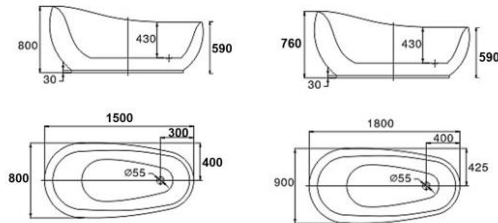

Without Message System

VASCA CLASSICA Series

Free Standing Bathtub

Vasca da bagno portatile

NST-013

Size: 1500 x 800 x 800mm
 Size: 1700 x 800 x 800mm
 Size: 1800 x 900 x 760mm
 Capacity: 70L / 82L / 88L

NST-026

Size: 1600 x 715 x 715mm
 Capacity: 80L

NST-016

Size: 1500 x 750 x 580mm
 Size: 1600 x 750 x 580mm
 Size: 1700 x 800 x 580mm
 Capacity: 70L / 78L / 82L

SOTTILE (slim) Series

Modern Slim-line Free Standing Bathtub

Vasca da bagno moderna e sottile

NST-023-WT (White)

Size: 1400 x 750 x 580mm
 Size: 1500 x 750 x 580mm
 Size: 1700 x 830 x 580mm
 Capacity: 68L / 73L / 85L

NST-020

Size: 1600 x 700 x 750mm
 Size: 1800 x 890 x 780mm
 Capacity: 78L / 88L

With Shower Faucet

NST-020B

Size: 1600 x 700 x 750mm
 Size: 1800 x 890 x 780mm
 Capacity: 78L / 88L

Without Shower Faucet

SOTTILE (Slim) Series

Modern Slim-line Free Standing Bathtub

Vasca da bagno moderna e sottile