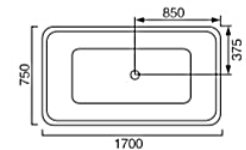

With Shower Faucet

NST-020B

Size: 1600 x 700 x 750mm
 Size: 1800 x 890 x 780mm
 Capacity: 78L / 88L

Without Shower Faucet

SOTTILE (Slim) Series

Modern Slim-line Free Standing Bathtub

Vasca da bagno moderna e sottile

NST-012-W

Size: 1500 x 700 x 580mm
Size: 1700 x 700 x 580mm
Capacity: 72L / 82L

NST-025

Size: 1500 x 700 x 580mm
Size: 1700 x 750 x 580mm
Capacity: 70L / 82L

Headrest (Optional)

NST-012-BW

Size: 1500 x 700 x 580mm
Size: 1700 x 700 x 580mm
Capacity: 72L / 82L

TA-618

SUS 304 Bathtub Tray
(Extendable)

SOTTILE (slim) Series

Modern Slim-line Free Standing Bathtub

Vasca da bagno moderna e sottile

NST-030

Size: 1000 x 700 x 630mm

Size: 1100 x 700 x 630mm

Size: 1200 x 700 x 630mm

Capacity: 60L / 62L / 65L

NST-031 WITH SEAT

Size: 1000 x 680 x 630mm

Size: 1100 x 680 x 630mm

Size: 1200 x 680 x 630mm

NST-031B WITHOUT SEAT

Size: 1000 x 680 x 630mm