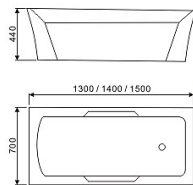

NST-012-W

Size: 1500 x 700 x 580mm
Size: 1700 x 700 x 580mm
Capacity: 72L / 82L

NST-025

Size: 1500 x 700 x 580mm
Size: 1700 x 750 x 580mm
Capacity: 70L / 82L

Headrest (Optional)

NST-012-BW

Size: 1500 x 700 x 580mm
Size: 1700 x 700 x 580mm
Capacity: 72L / 82L

Size: 1100 x 680 x 630mm

Size: 1200 x 680 x 630mm

NST-010

Size: 1350 x 700 x 580mm

Capacity: 70L

CLASSICA Series

Victorian Lifestyle Free-Standing Bathtub

Vasca autoportante stile vittoriano

NST-825-BW
Size: 1600 x 760 x 780mm
Capacity: 78L

NST-825-W

Size: 1600 x 760 x 780mm
Capacity: 78L

NST-815

Size: 1200 x 740 x 690mm
Capacity: 58L

Floor Standing Faucet

S-816
Stand Mixer
(Chrome)

S-816A
Stand Mixer
(Bronze)

NST-019

Size: 1300 x 700 x 450mm
 Size: 1400 x 700 x 450mm
 Size: 1500 x 700 x 450mm
 Capacity: 68L / 73L / 78L

Optional Items: Headrest, Handle, Waste

NST-028

Size: 1600 x 750 x 430mm
 Size: 1700 x 750 x 430mm
 Capacity: 82L / 90L