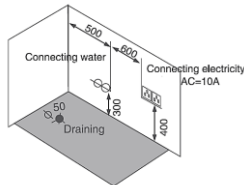

MASSAGGIO Series

Distinguished by style and Excellence

Distinto per stile ed Eccellenza

NST-034-SPA (A)

Size: 1600 x 750 x 600mm

Size: 1700 x 800 x 600mm

Capacity: 70L / 82L

- Control Panel
- Air Pressure Control
- Water Pump with 1 HP Power
- Massage Jet
- Water Suction Device
- Waterfall Spout
- Faucet and Shower
- Anti-Slip Headrest
- 2-Side Apron
- Air Jet (Optional)

NST-034-SPA (B)

Size: 1500 x 750 x 600mm

Size: 1700 x 750 x 600mm

Capacity: 68L / 80L

- Control Panel
- Air Pressure Control
- Water Pump with 1 HP Power
- Massage Jet
- Water Suction Device
- Waterfall Spout
- Faucet and Shower
- Anti-Slip Headrest
- 3-Side Apron
- Air Jet (Optional)