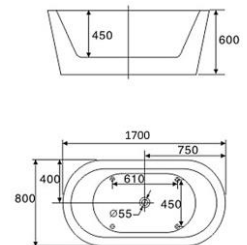

NST-045-SPA

Size: 1350 x 750 x 600mm
Size: 1500 x 800 x 600mm
Size: 1600 x 800 x 600mm
Size: 1700 x 800 x 600mm
Capacity: 65L / 72L / 76L / 82L

With Message System & Shower Faucet

NST-042-SPA

Size: 1410 x 760 x 680mm
Capacity: 68L

Without Message System

VASCA CLASSICA Series

Free Standing Bathtub

Vasca da bagno portatile

NST-013

Size: 1500 x 800 x 800mm
 Size: 1700 x 800 x 800mm
 Size: 1800 x 900 x 760mm
 Capacity: 70L / 82L / 88L

NST-026

Size: 1600 x 715 x 715mm
 Capacity: 80L

NST-016

Size: 1500 x 750 x 580mm
 Size: 1600 x 750 x 580mm
 Size: 1700 x 800 x 580mm
 Capacity: 70L / 78L / 82L

SOTTILE (slim) Series

Modern Slim-line Free Standing Bathtub

Vasca da bagno moderna e sottile

NST-023-WT (White)

Size: 1400 x 750 x 580mm
 Size: 1500 x 750 x 580mm
 Size: 1700 x 830 x 580mm
 Capacity: 68L / 73L / 85L

NST-020

Size: 1600 x 700 x 750mm
 Size: 1800 x 890 x 780mm
 Capacity: 78L / 88L