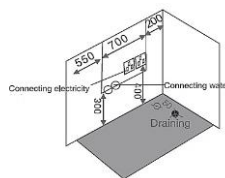

MASSAGGIO Series

Distinguished by style and Excellence

Distinto per stile ed Eccellenza

NST-038-SPA

Size: 1420 x 750 x 620mm
Capacity: 68L

- Control Panel
- Air Pressure Control
- Water Pump with 1 HP Power
- Massage Jet
- Water Suction Device
- Faucet and Shower
- Waterfall Spout
- Overflow Stopper
- 3-Side Apron
- Headrest
- Air Jet (Optional)

NST-045-SPA

Size: 1350 x 750 x 600mm
Size: 1500 x 800 x 600mm
Size: 1600 x 800 x 600mm
Size: 1700 x 800 x 600mm
Capacity: 65L / 72L / 76L / 82L

With Message System & Shower Faucet

NST-042-SPA

Size: 1410 x 760 x 680mm
Capacity: 68L

- Control Panel
- Air Pressure Control
- Water Pump with 1 HP Power
- Massage Jet
- Water Suction Device
- Waterfall Spout
- Overflow Stopper
- 2-side Apron
- Faucet and Shower
- Headrest
- Air Jet (Optional)