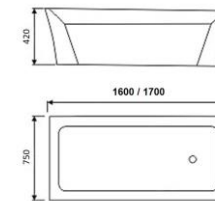

NST-012-W

Size: 1500 x 700 x 580mm
Size: 1700 x 700 x 580mm
Capacity: 72L / 82L

NST-025

Size: 1500 x 700 x 580mm
Size: 1700 x 750 x 580mm
Capacity: 70L / 82L

Headrest (Optional)

NST-012-BW

Size: 1500 x 700 x 580mm
Size: 1700 x 700 x 580mm
Capacity: 72L / 82L

Size: 1100 x 680 x 630mm

Size: 1200 x 680 x 630mm

NST-010

Size: 1350 x 700 x 580mm

Capacity: 70L

CLASSICA Series

Victorian Lifestyle Free-Standing Bathtub

Vasca autoportante stile vittoriano

NST-825-BW
Size: 1600 x 760 x 780mm
Capacity: 78L

NST-825-W

Size: 1600 x 760 x 780mm
Capacity: 78L

NST-815

Size: 1200 x 740 x 690mm
Capacity: 58L

Floor Standing Faucet

S-816
Stand Mixer
(Chrome)

S-816A
Stand Mixer
(Bronze)

NST-019

Size: 1300 x 700 x 450mm
 Size: 1400 x 700 x 450mm
 Size: 1500 x 700 x 450mm
 Capacity: 68L / 73L / 78L

Optional Items: Headrest, Handle, Waste

NST-028

Size: 1600 x 750 x 430mm
 Size: 1700 x 750 x 430mm
 Capacity: 82L / 90L