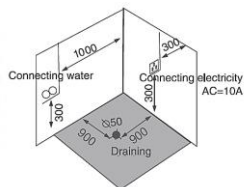

NST-041-SPA

Size: 1700 x 850 x 650mm
Capacity: 82L

Right Corner

Left Corner

- Control Panel
- Air Pressure Control
- Water Pump
- Massage Jets
- Faucet and Shower
- Overflow Stopper
- Water Suction Device
- Anti-Slip Headrest
- Waterfall
- Air Jets (Optional)
- LED Lights (Optional)

MASSAGGIO Series

Distinguished by style and Excellence

Distinto per stile ed Eccellenza

NST-033-SPA

Size: 1300 x 1300 x 580mm
Size: 1500 x 1500 x 700mm
Capacity: 80L / 90L

- Control Panel
- Air Pressure Control
- Water Pump with 1 HP Power
- Massage Jet
- Water Suction Device
- Waterfall Spout
- Overflow Stopper
- Faucet and Shower
- Anti-Slip Headrest
- Front Apron
- Air Jet (Optional)
- LED Lights (Optional)

NST-035-SPA

Size: 1500 x 1500 x 670mm
Capacity: 96L

- Control Panel
- Air Pressure Control
- Water Pump with 1 HP Power
- Massage Jet
- Water Suction Device
- Overflow Stopper
- Faucet and Shower
- Anti-Slip Headrest
- Front Apron
- Air Jet (Optional)
- LED Lights (Optional)

MASSAGGIO Series

Distinguished by style and Excellence

Distinto per stile ed Eccellenza

NST-034-SPA (A)

Size: 1600 x 750 x 600mm

Size: 1700 x 800 x 600mm

Capacity: 70L / 82L

- Control Panel
- Air Pressure Control
- Water Pump with 1 HP Power
- Massage Jet
- Water Suction Device
- Waterfall Spout
- Faucet and Shower
- Anti-Slip Headrest
- 2-Side Apron
- Air Jet (Optional)