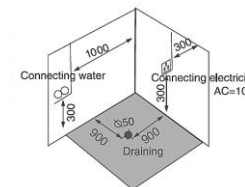

MASSAGGIO Series

Distinguished by style and Excellence

Distinto per stile ed Eccellenza

NST-033-SPA

Size: 1300 x 1300 x 580mm
Size: 1500 x 1500 x 700mm
Capacity: 80L / 90L

- Control Panel
- Air Pressure Control
- Water Pump with 1 HP Power
- Massage Jet
- Water Suction Device
- Waterfall Spout
- Overflow Stopper
- Faucet and Shower
- Anti-Slip Headrest
- Front Apron
- Air Jet (Optional)
- LED Lights (Optional)

NST-035-SPA

Size: 1500 x 1500 x 670mm
Capacity: 96L

- Control Panel
- Air Pressure Control
- Water Pump with 1 HP Power
- Massage Jet
- Water Suction Device
- Overflow Stopper
- Faucet and Shower
- Anti-Slip Headrest
- Front Apron
- Air Jet (Optional)
- LED Lights (Optional)