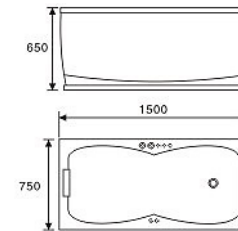

MASSAGGIO Series

Distinguished by style and Excellence

Distinto per stile ed Eccellenza

NST-033-SPA

Size: 1300 x 1300 x 580mm
Size: 1500 x 1500 x 700mm
Capacity: 80L / 90L

- Control Panel
- Air Pressure Control
- Water Pump with 1 HP Power
- Massage Jet
- Water Suction Device
- Waterfall Spout
- Overflow Stopper
- Faucet and Shower
- Anti-Slip Headrest
- Front Apron
- Air Jet (Optional)
- LED Lights (Optional)

MASSAGGIO Series

Distinguished by style and Excellence

Distinto per stile ed Eccellenza

NST-034-SPA (A)

Size: 1600 x 750 x 600mm

Size: 1700 x 800 x 600mm

Capacity: 70L / 82L

- Control Panel
- Air Pressure Control
- Water Pump with 1 HP Power
- Massage Jet
- Water Suction Device
- Waterfall Spout
- Faucet and Shower
- Anti-Slip Headrest
- 2-Side Apron
- Air Jet (Optional)

NST-034-SPA (B)

Size: 1500 x 750 x 600mm

Size: 1700 x 750 x 600mm

Capacity: 68L / 80L

- Control Panel
- Air Pressure Control
- Water Pump with 1 HP Power
- Massage Jet
- Water Suction Device
- Waterfall Spout
- Faucet and Shower
- Anti-Slip Headrest
- 3-Side Apron
- Air Jet (Optional)

MASSAGGIO Series

Distinguished by style and Excellence

Distinto per stile ed Eccellenza

NST-038-SPA

Size: 1420 x 750 x 620mm
Capacity: 68L

- Control Panel
- Air Pressure Control
- Water Pump with 1 HP Power
- Massage Jet
- Water Suction Device
- Faucet and Shower
- Waterfall Spout
- Overflow Stopper
- 3-Side Apron
- Headrest
- Air Jet (Optional)