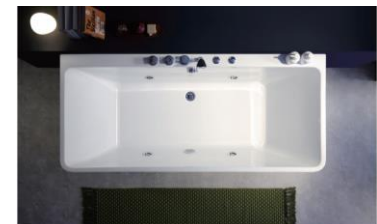

Size B : 1000 x 780 x 950mm

Sitting Bathtub with Door Entrance

Control Panel
Air Pressure Control
Water Pump with 1 HP Power
Massage Jets
Water Suction Device
Overflow Stopper
Anti-Slip Headrest
Faucet and Shower

NST-045-SPA

Size: 1350 x 750 x 600mm
Size: 1500 x 800 x 600mm
Size: 1600 x 800 x 600mm
Size: 1700 x 800 x 600mm
Capacity: 65L / 72L / 76L / 82L

With Message System & Shower Faucet

NST-042-SPA

Size: 1410 x 760 x 680mm
Capacity: 68L