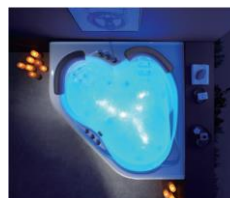

- Control Panel
- Air Pressure Control
- Water Pump with 1 HP Power
- Massage Jet
- Water Suction Device
- Overflow Stopper
- Faucet and Shower
- Anti-Slip Headrest
- Front Apron
- Air Jet (Optional)
- LED Lights (Optional)