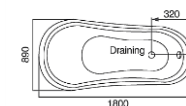

Vasca da bagno moderna e sottile

NST-023-WT (White)

Size: 1400 x 750 x 580mm
 Size: 1500 x 750 x 580mm
 Size: 1700 x 830 x 580mm
 Capacity: 68L / 73L / 85L

NST-020

Size: 1600 x 700 x 750mm
 Size: 1800 x 890 x 780mm
 Capacity: 78L / 88L

With Shower Faucet

NST-020B

Size: 1600 x 700 x 750mm
 Size: 1800 x 890 x 780mm
 Capacity: 78L / 88L

Without Shower Faucet

SOTTILE (Slim) Series

Modern Slim-line Free Standing Bathtub

Vasca da bagno moderna e sottile

NST-012-W

Size: 1500 x 700 x 580mm
Size: 1700 x 700 x 580mm
Capacity: 72L / 82L

NST-025

Size: 1500 x 700 x 580mm
Size: 1700 x 750 x 580mm
Capacity: 70L / 82L

Headrest (Optional)

NST-012-BW

Size: 1500 x 700 x 580mm
Size: 1700 x 700 x 580mm
Capacity: 72L / 82L

TA-618

SUS 304 Bathtub Tray
(Extendable)

SOTTILE (slim) Series

Modern Slim-line Free Standing Bathtub

Vasca da bagno moderna e sottile

NST-030

Size: 1000 x 700 x 630mm

Size: 1100 x 700 x 630mm