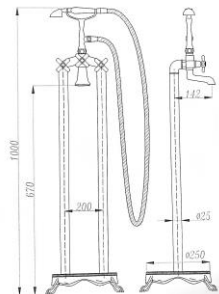

Size: 1100 x 680 x 630mm

Size: 1200 x 680 x 630mm

NST-010

Size: 1350 x 700 x 580mm

Capacity: 70L

CLASSICA Series

Victorian Lifestyle Free-Standing Bathtub

Vasca autoportante stile vittoriano

NST-825-BW
Size: 1600 x 760 x 780mm
Capacity: 78L

NST-825-W

Size: 1600 x 760 x 780mm
Capacity: 78L

NST-815

Size: 1200 x 740 x 690mm
Capacity: 58L

Floor Standing Faucet

S-816
Stand Mixer
(Chrome)

S-816A
Stand Mixer
(Bronze)

NST-019

Size: 1300 x 700 x 450mm
 Size: 1400 x 700 x 450mm
 Size: 1500 x 700 x 450mm
 Capacity: 68L / 73L / 78L

Optional Items: Headrest, Handle, Waste

NST-028

Size: 1600 x 750 x 430mm
 Size: 1700 x 750 x 430mm
 Capacity: 82L / 90L