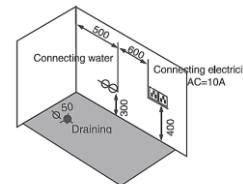

Waterfall Design

NST-039-SPA

Size: 1850 x 1230 x 650mm
Capacity: 100L

- Control Panel
- Air Pressure Control
- Water Pump
- Massage Jets
- Faucets and Shower
- Overflow Stopper
- Water Suction Device
- Anti-Slip Headrest
- Air Jets (optional)

NST-041-SPA

Size: 1700 x 850 x 650mm
Capacity: 82L

Right Corner

Left Corner

- Control Panel
- Air Pressure Control
- Water Pump
- Massage Jets
- Faucet and Shower
- Overflow Stopper
- Water Suction Device
- Anti-Slip Headrest
- Waterfall
- Air Jets (Optional)
- LED Lights (Optional)