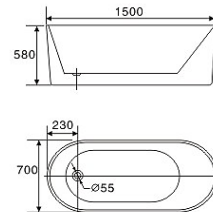

Vasca da bagno moderna e sottile

NST-023-WT (White)

Size: 1400 x 750 x 580mm
 Size: 1500 x 750 x 580mm
 Size: 1700 x 830 x 580mm
 Capacity: 68L / 73L / 85L

NST-020

Size: 1600 x 700 x 750mm
 Size: 1800 x 890 x 780mm
 Capacity: 78L / 88L

With Shower Faucet

NST-020B

Size: 1600 x 700 x 750mm
 Size: 1800 x 890 x 780mm
 Capacity: 78L / 88L

Without Shower Faucet

SOTTILE (Slim) Series

Modern Slim-line Free Standing Bathtub

Vasca da bagno moderna e sottile

NST-012-W

Size: 1500 x 700 x 580mm
Size: 1700 x 700 x 580mm
Capacity: 72L / 82L

NST-025

Size: 1500 x 700 x 580mm
Size: 1700 x 750 x 580mm
Capacity: 70L / 82L

Headrest (Optional)

NST-012-BW

Size: 1500 x 700 x 580mm
Size: 1700 x 700 x 580mm
Capacity: 72L / 82L

TA-618

SUS 304 Bathtub Tray
(Extendable)

SOTTILE (slim) Series

Modern Slim-line Free Standing Bathtub

Vasca da bagno moderna e sottile

NST-030

Size: 1000 x 700 x 630mm

Size: 1100 x 700 x 630mm