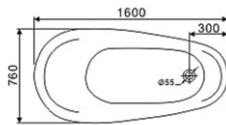

Size: 1200 x 700 x 630mm

Capacity: 60L / 62L / 65L

NST-031 WITH SEAT

Size: 1000 x 680 x 630mm

Size: 1100 x 680 x 630mm

Size: 1200 x 680 x 630mm

NST-031B WITHOUT SEAT

Size: 1000 x 680 x 630mm

Size: 1100 x 680 x 630mm

Size: 1200 x 680 x 630mm

NST-010

Size: 1350 x 700 x 580mm

Capacity: 70L

CLASSICA Series

Victorian Lifestyle Free-Standing Bathtub

Vasca autoportante stile vittoriano

NST-825-BW
Size: 1600 x 760 x 780mm
Capacity: 78L

NST-825-W

Size: 1600 x 760 x 780mm
Capacity: 78L

NST-815

Size: 1200 x 740 x 690mm
Capacity: 58L

Floor Standing Faucet

S-816
Stand Mixer
(Chrome)

S-816A
Stand Mixer
(Bronze)