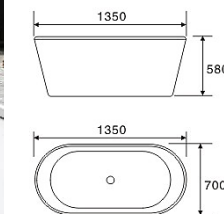

NST-012-W

Size: 1500 x 700 x 580mm
Size: 1700 x 700 x 580mm
Capacity: 72L / 82L

NST-025

Size: 1500 x 700 x 580mm
Size: 1700 x 750 x 580mm
Capacity: 70L / 82L

Headrest (Optional)

NST-012-BW

Size: 1500 x 700 x 580mm
Size: 1700 x 700 x 580mm
Capacity: 72L / 82L

Size: 1200 x 700 x 630mm

Capacity: 60L / 62L / 65L

NST-031 WITH SEAT

Size: 1000 x 680 x 630mm

Size: 1100 x 680 x 630mm

Size: 1200 x 680 x 630mm

NST-031B WITHOUT SEAT

Size: 1000 x 680 x 630mm

Size: 1100 x 680 x 630mm

Size: 1200 x 680 x 630mm

NST-010

Size: 1350 x 700 x 580mm

Capacity: 70L

CLASSICA Series

Victorian Lifestyle Free-Standing Bathtub

Vasca autoportante stile vittoriano

NST-825-BW
Size: 1600 x 760 x 780mm
Capacity: 78L

NST-825-W

Size: 1600 x 760 x 780mm
Capacity: 78L

NST-815

Size: 1200 x 740 x 690mm
Capacity: 58L

Floor Standing Faucet

S-816
Stand Mixer
(Chrome)

S-816A
Stand Mixer
(Bronze)