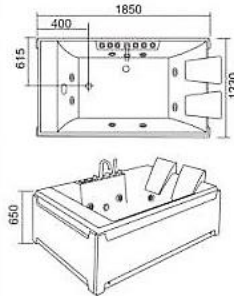

Size B : 1000 x 780 x 950mm

Sitting Bathtub with Door Entrance

Control Panel
Air Pressure Control
Water Pump with 1 HP Power
Massage Jets
Water Suction Device
Overflow Stopper
Anti-Slip Headrest
Faucet and Shower

Waterfall Design

NST-039-SPA

Size: 1850 x 1230 x 650mm
Capacity: 100L

- Control Panel
- Air Pressure Control
- Water Pump
- Massage Jets
- Faucets and Shower
- Overflow Stopper
- Water Suction Device
- Anti-Slip Headrest
- Air Jets (optional)