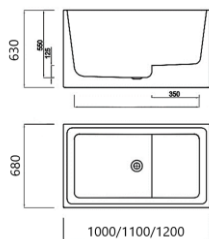

NST-012-W

Size: 1500 x 700 x 580mm
Size: 1700 x 700 x 580mm
Capacity: 72L / 82L

NST-025

Size: 1500 x 700 x 580mm
Size: 1700 x 750 x 580mm
Capacity: 70L / 82L

Headrest (Optional)

NST-012-BW

Size: 1500 x 700 x 580mm
Size: 1700 x 700 x 580mm
Capacity: 72L / 82L

TA-618

SUS 304 Bathtub Tray
(Extendable)

SOTTILE (slim) Series

Modern Slim-line Free Standing Bathtub

Vasca da bagno moderna e sottile

NST-030

Size: 1000 x 700 x 630mm

Size: 1100 x 700 x 630mm

Size: 1200 x 700 x 630mm

Capacity: 60L / 62L / 65L

NST-031 WITH SEAT

Size: 1000 x 680 x 630mm

Size: 1100 x 680 x 630mm

Size: 1200 x 680 x 630mm

NST-031B WITHOUT SEAT

Size: 1000 x 680 x 630mm

Size: 1100 x 680 x 630mm

Size: 1200 x 680 x 630mm

NST-010

Size: 1350 x 700 x 580mm

Capacity: 70L

CLASSICA Series

Victorian Lifestyle Free-Standing Bathtub

Vasca autoportante stile vittoriano