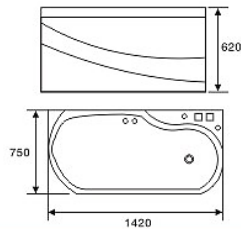

MASSAGGIO Series

Distinguished by style and Excellence

Distinto per stile ed Eccellenza

NST-034-SPA (A)

Size: 1600 x 750 x 600mm

Size: 1700 x 800 x 600mm

Capacity: 70L / 82L

- Control Panel
- Air Pressure Control
- Water Pump with 1 HP Power
- Massage Jet
- Water Suction Device
- Waterfall Spout
- Faucet and Shower
- Anti-Slip Headrest
- 2-Side Apron
- Air Jet (Optional)

NST-034-SPA (B)

Size: 1500 x 750 x 600mm

Size: 1700 x 750 x 600mm

Capacity: 68L / 80L

- Control Panel
- Air Pressure Control
- Water Pump with 1 HP Power
- Massage Jet
- Water Suction Device
- Waterfall Spout
- Faucet and Shower
- Anti-Slip Headrest
- 3-Side Apron
- Air Jet (Optional)

MASSAGGIO Series

Distinguished by style and Excellence

Distinto per stile ed Eccellenza

NST-038-SPA

Size: 1420 x 750 x 620mm
Capacity: 68L

- Control Panel
- Air Pressure Control
- Water Pump with 1 HP Power
- Massage Jet
- Water Suction Device
- Faucet and Shower
- Waterfall Spout
- Overflow Stopper
- 3-Side Apron
- Headrest
- Air Jet (Optional)

NST-045-SPA

Size: 1350 x 750 x 600mm
Size: 1500 x 800 x 600mm
Size: 1600 x 800 x 600mm
Size: 1700 x 800 x 600mm
Capacity: 65L / 72L / 76L / 82L

With Message System & Shower Faucet

NST-042-SPA

Size: 1410 x 760 x 680mm
Capacity: 68L