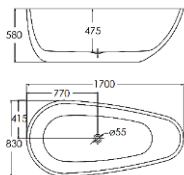

Without Message System

VASCA CLASSICA Series

Free Standing Bathtub

Vasca da bagno portatile

NST-013

Size: 1500 x 800 x 800mm
 Size: 1700 x 800 x 800mm
 Size: 1800 x 900 x 760mm
 Capacity: 70L / 82L / 88L

NST-026

Size: 1600 x 715 x 715mm
 Capacity: 80L

NST-016

Size: 1500 x 750 x 580mm
 Size: 1600 x 750 x 580mm
 Size: 1700 x 800 x 580mm
 Capacity: 70L / 78L / 82L

SOTTILE (slim) Series

Modern Slim-line Free Standing Bathtub

Vasca da bagno moderna e sottile

NST-023-WT (White)

Size: 1400 x 750 x 580mm
 Size: 1500 x 750 x 580mm
 Size: 1700 x 830 x 580mm
 Capacity: 68L / 73L / 85L

NST-020

Size: 1600 x 700 x 750mm
 Size: 1800 x 890 x 780mm
 Capacity: 78L / 88L

With Shower Faucet

NST-020B

Size: 1600 x 700 x 750mm
 Size: 1800 x 890 x 780mm
 Capacity: 78L / 88L

Without Shower Faucet

SOTTILE (Slim) Series

Modern Slim-line Free Standing Bathtub

Vasca da bagno moderna e sottile