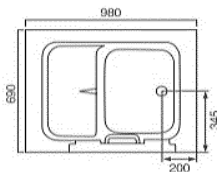

20
· YEARS ·
ANNIVERSARY

Nobel[®]

Since 2002

distinto per stile ed eccellenza

NEW

NST-023-BW (Black/White)

Size: 1400 x 750 x 580mm

Size: 1500 x 750 x 580mm

Size: 1700 x 830 x 580mm

Capacity: 68L / 73L / 85L

MASSAGGIO Series

Distinguished by style and Excellence

Distinto per stile ed Eccellenza

Sitting Tub

NST-810

Size A : 980 x 690 x 920mm

Size B : 1000 x 780 x 950mm

Sitting Bathtub with Door Entrance

Control Panel
Air Pressure Control
Water Pump with 1 HP Power
Massage Jets
Water Suction Device
Overflow Stopper
Anti-Slip Headrest
Faucet and Shower

4pax Jacuzzi

NST- 818

Size A : 2100 x 1800 x 850mm

Size B : 2120 x 2120 x 900mm

Outdoor 4Pax Jacuzzi Bathtub

Control Panel
2x2.0HP Surf Pump
1x1.0HP Surf Pump
1x700w Wind Pump
Total Pump 6.8KW
7 big surf nozzles
Anti-Slip Head Rest