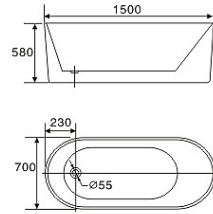

Size: 1600 x 715 x 715mm
 Capacity: 80L

NST-016

Size: 1500 x 750 x 580mm
 Size: 1600 x 750 x 580mm
 Size: 1700 x 800 x 580mm
 Capacity: 70L / 78L / 82L

SOTTILE (slim) Series

Modern Slim-line Free Standing Bathtub

Vasca da bagno moderna e sottile

NST-023-WT (White)

Size: 1400 x 750 x 580mm
 Size: 1500 x 750 x 580mm
 Size: 1700 x 830 x 580mm
 Capacity: 68L / 73L / 85L

NST-020

Size: 1600 x 700 x 750mm
 Size: 1800 x 890 x 780mm
 Capacity: 78L / 88L

With Shower Faucet

NST-020B

Size: 1600 x 700 x 750mm
 Size: 1800 x 890 x 780mm
 Capacity: 78L / 88L

Without Shower Faucet

SOTTILE (Slim) Series

Modern Slim-line Free Standing Bathtub

Vasca da bagno moderna e sottile

NST-012-W

Size: 1500 x 700 x 580mm
Size: 1700 x 700 x 580mm
Capacity: 72L / 82L

NST-025

Size: 1500 x 700 x 580mm
Size: 1700 x 750 x 580mm
Capacity: 70L / 82L

Headrest (Optional)

NST-012-BW

Size: 1500 x 700 x 580mm
Size: 1700 x 700 x 580mm
Capacity: 72L / 82L