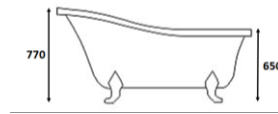

TA-618

SUS 304 Bathtub Tray
(Extendable)

SOTTILE (slim) Series

Modern Slim-line Free Standing Bathtub

Vasca da bagno moderna e sottile

NST-030

Size: 1000 x 700 x 630mm

Size: 1100 x 700 x 630mm

Size: 1200 x 700 x 630mm

Capacity: 60L / 62L / 65L

NST-031 WITH SEAT

Size: 1000 x 680 x 630mm

Size: 1100 x 680 x 630mm

Size: 1200 x 680 x 630mm

NST-031B WITHOUT SEAT

Size: 1000 x 680 x 630mm

Size: 1100 x 680 x 630mm

Size: 1200 x 680 x 630mm

NST-010

Size: 1350 x 700 x 580mm

Capacity: 70L

CLASSICA Series

Victorian Lifestyle Free-Standing Bathtub

Vasca autoportante stile vittoriano

NST-825-BW
Size: 1600 x 760 x 780mm
Capacity: 78L

NST-825-W

Size: 1600 x 760 x 780mm
Capacity: 78L

NST-815

Size: 1200 x 740 x 690mm
Capacity: 58L

Floor Standing Faucet

S-816
Stand Mixer
(Chrome)

S-816A
Stand Mixer
(Bronze)