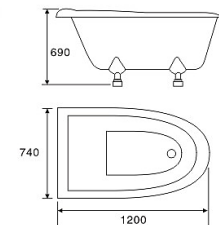

NST-012-W

Size: 1500 x 700 x 580mm
Size: 1700 x 700 x 580mm
Capacity: 72L / 82L

NST-025

Size: 1500 x 700 x 580mm
Size: 1700 x 750 x 580mm
Capacity: 70L / 82L

Headrest (Optional)

NST-012-BW

Size: 1500 x 700 x 580mm
Size: 1700 x 700 x 580mm
Capacity: 72L / 82L

Size: 1200 x 700 x 630mm

Capacity: 60L / 62L / 65L

NST-031 WITH SEAT

Size: 1000 x 680 x 630mm

Size: 1100 x 680 x 630mm

Size: 1200 x 680 x 630mm

NST-031B WITHOUT SEAT

Size: 1000 x 680 x 630mm

Size: 1100 x 680 x 630mm

Size: 1200 x 680 x 630mm

NST-010

Size: 1350 x 700 x 580mm

Capacity: 70L

CLASSICA Series

Victorian Lifestyle Free-Standing Bathtub

Vasca autoportante stile vittoriano

NST-825-BW
Size: 1600 x 760 x 780mm
Capacity: 78L

NST-825-W

Size: 1600 x 760 x 780mm
Capacity: 78L

NST-815

Size: 1200 x 740 x 690mm
Capacity: 58L

Floor Standing Faucet

S-816
Stand Mixer
(Chrome)

S-816A
Stand Mixer
(Bronze)