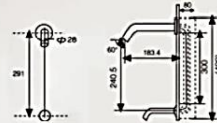

NS-3501

Wall Sensor Tap
Finishing: Chrome

NS-3503-L

Tall Sensor Tap
Finishing: Chrome