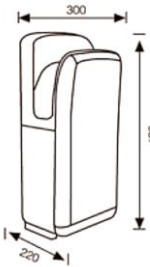

NS-8032

Sensor Hand Dryer
Finishing: White Powder Coated

NS-8033

Sensor Air Blow Hand Dryer
Finishing: White