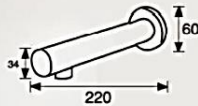

Tall Sensor Tap

Sensor Faucet

NS-3503

Wall Sensor Tap
Finishing: Chrome

NS-3501

Wall Sensor Tap
Finishing: Chrome

NS-3503-L

Tall Sensor Tap
Finishing: Chrome