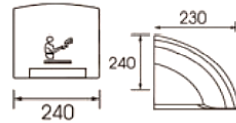

NS-6061

Paper Tower Dispenser
Finishing: White Powder Coated

NS-8031

Sensor Hand Dryer
Finishing: White Powder Coated

NS-8032

Sensor Hand Dryer
Finishing: White Powder Coated

NS-8033

Sensor Air Blow Hand Dryer
Finishing: White

NS-3021

W.C. Flash Valve
Finishing: Chrome

NS-3022

Urinal Flush Valve
Finishing: Chrome

NS-3035

Delay Action Tap
Finishing: Chrome

NS-3036

Delay Action Tap
Finishing: Chrome