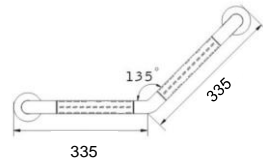

Commercial, Grab Bar Series

Dia.32 mm

HBY-14"
SUS 304 SS Grab Bar 14"

HBY-18"
SUS 304 Grab Bar 18"

HBY-24"
SUS 304 Grab Bar 24"

HB-14"
SUS 304 Grab Bar 14"

HB-18"
SUS 304 Grab Bar 18"

Dia.35 mm

HB-400-WT
PVC Grab Bar
(Luminous Ring)
Size: 490 x 87 x 35mm

HB-500-WT
PVC Grab Bar
(Luminous Ring)
Size: 590 x 87 x 35mm

NEW

HBU-623-WT
90° Collapsible Hand Bar
(Luminous Ring)
Size: 620 x 200mm

HBL- 800
135° L-Grab Bar
(Luminous Ring)
Size: 335 x 335mm

HBL-900
90° L-Grab Bar
(Luminous Ring)
Size: 335 x 335mm

GA-02
90° Collapsible Shower Chair
(Luminous Ring)
Size: 410 x 400mm

NEW

GA-03
90° Collapsible Shower Chair
with support
(Luminous Ring)
Size: 410 x 400mm