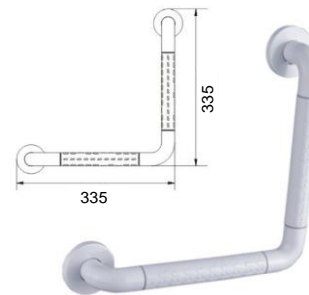

Commercial, Grab Bar Series

Dia.32 mm

HBY-14"
SUS 304 SS Grab Bar 14"

HBY-18"
SUS 304 Grab Bar 18"

HBY-24"
SUS 304 Grab Bar 24"

HB-14"
SUS 304 Grab Bar 14"

HB-18"
SUS 304 Grab Bar 18"

Dia.35 mm

HB-400-WT
PVC Grab Bar
(Luminous Ring)
Size: 490 x 87 x 35mm

HB-500-WT
PVC Grab Bar
(Luminous Ring)
Size: 590 x 87 x 35mm

NEW

HBU-623-WT
90° Collapsible Hand Bar
(Luminous Ring)
Size: 620 x 200mm

HBL- 800
135° L-Grab Bar
(Luminous Ring)
Size: 335 x 335mm

HBL-900
90° L-Grab Bar
(Luminous Ring)
Size: 335 x 335mm

GA-02
90° Collapsible Shower Chair
(Luminous Ring)
Size: 410 x 400mm

NEW

GA-03
90° Collapsible Shower Chair
with support
(Luminous Ring)
Size: 410 x 400mm