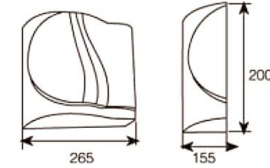

NS-6061

Paper Tower Dispenser
Finishing: White Powder Coated

NS-8031

Sensor Hand Dryer
Finishing: White Powder Coated

NS-8032

Sensor Hand Dryer
Finishing: White Powder Coated

NS-8033

Sensor Air Blow Hand Dryer
Finishing: White

NS-3021

W.C. Flash Valve
Finishing: Chrome

NS-3022

Urinal Flush Valve
Finishing: Chrome

NS-3035

Delay Action Tap
Finishing: Chrome

NS-3036

Delay Action Tap
Finishing: Chrome