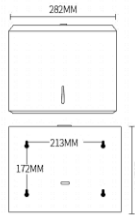

HB-400-WT
PVC Grab Bar
(Luminous Ring)
Size: 490 x 87 x 35mm

HB-500-WT
PVC Grab Bar
(Luminous Ring)
Size: 590 x 87 x 35mm

NEW

HBU-623-WT
90° Collapsible Hand Bar
(Luminous Ring)
Size: 620 x 200mm

HBL- 800
135° L-Grab Bar
(Luminous Ring)
Size: 335 x 335mm

HBL-900
90° L-Grab Bar
(Luminous Ring)
Size: 335 x 335mm

GA-02
90° Collapsible Shower Chair
(Luminous Ring)
Size: 410 x 400mm

NEW

GA-03
90° Collapsible Shower Chair
with support
(Luminous Ring)
Size: 410 x 400mm