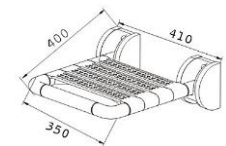

Commercial, Grab Bar Series

Dia.32 mm

HBY-14"
SUS 304 SS Grab Bar 14"

HBY-18"
SUS 304 Grab Bar 18"

HBY-24"
SUS 304 Grab Bar 24"

HB-14"
SUS 304 Grab Bar 14"

HB-18"
SUS 304 Grab Bar 18"

Dia.35 mm

HB-400-WT
PVC Grab Bar
(Luminous Ring)
Size: 490 x 87 x 35mm

HB-500-WT
PVC Grab Bar
(Luminous Ring)
Size: 590 x 87 x 35mm

NEW

HBU-623-WT
90° Collapsible Hand Bar
(Luminous Ring)
Size: 620 x 200mm

HBL- 800
135° L-Grab Bar
(Luminous Ring)
Size: 335 x 335mm

HBL-900
90° L-Grab Bar
(Luminous Ring)
Size: 335 x 335mm

GA-02
90° Collapsible Shower Chair
(Luminous Ring)
Size: 410 x 400mm

NEW

GA-03
90° Collapsible Shower Chair
with support
(Luminous Ring)
Size: 410 x 400mm