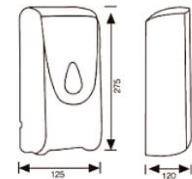

Sensor Soap Dispenser