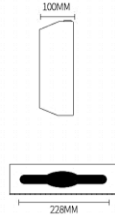

Commercial, Grab Bar Series

Dia.32 mm

HBY-14"
SUS 304 SS Grab Bar 14"

HBY-18"
SUS 304 Grab Bar 18"

HBY-24"
SUS 304 Grab Bar 24"

HB-14"
SUS 304 Grab Bar 14"

HB-18"
SUS 304 Grab Bar 18"

Dia.35 mm

HB-400-WT
PVC Grab Bar
(Luminous Ring)
Size: 490 x 87 x 35mm

HB-500-WT
PVC Grab Bar
(Luminous Ring)
Size: 590 x 87 x 35mm

NEW

HBU-623-WT
90° Collapsible Hand Bar
(Luminous Ring)
Size: 620 x 200mm

HBL- 800
135° L-Grab Bar
(Luminous Ring)
Size: 335 x 335mm

HBL-900
90° L-Grab Bar
(Luminous Ring)
Size: 335 x 335mm

GA-02
90° Collapsible Shower Chair
(Luminous Ring)
Size: 410 x 400mm

NEW

GA-03
90° Collapsible Shower Chair
with support
(Luminous Ring)
Size: 410 x 400mm