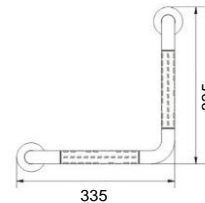

Commercial, Grab Bar Series

Dia.32 mm

HBY-14"
SUS 304 SS Grab Bar 14"

HBY-18"
SUS 304 Grab Bar 18"

HBY-24"
SUS 304 Grab Bar 24"

HB-14"
SUS 304 Grab Bar 14"

HB-18"
SUS 304 Grab Bar 18"

Dia.35 mm

HB-400-WT
PVC Grab Bar
(Luminous Ring)
Size: 490 x 87 x 35mm

HB-500-WT
PVC Grab Bar
(Luminous Ring)
Size: 590 x 87 x 35mm

NEW

HBU-623-WT
90° Collapsible Hand Bar
(Luminous Ring)
Size: 620 x 200mm

HBL- 800
135° L-Grab Bar
(Luminous Ring)
Size: 335 x 335mm

HBL-900
90° L-Grab Bar
(Luminous Ring)
Size: 335 x 335mm

GA-02
90° Collapsible Shower Chair
(Luminous Ring)
Size: 410 x 400mm

NEW

GA-03
90° Collapsible Shower Chair
with support
(Luminous Ring)
Size: 410 x 400mm