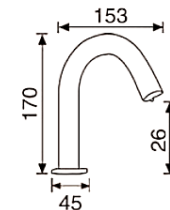

Sensor Tap
Size: H168 x W150mm

NS-3581-CP

Tall Sensor Tap
Size: H238 x W150mm

NS-3582-CP

Tall Sensor Tap
Size: H338 x H150mm

NS-3580-GM

Sensor Tap

NS-3581-GM

NS-3503-S

Sensor Tap
Finishing: Chrome

Sensor Soap Dispenser

NS-6320

Sensor Soap Dispenser
Finishing: White
Capacity: 900ml
Mode: Liquid / Bubble / Mist

Liquid

NS-6322

Sensor Soap Dispenser
Finishing: Chrome
Capacity: 1000ml
Mode: Liquid

Commercial, Grab Bar Series

Dia.32 mm

HBY-14"
SUS 304 SS Grab Bar 14"

HBY-18"
SUS 304 Grab Bar 18"

HBY-24"
SUS 304 Grab Bar 24"

HB-14"
SUS 304 Grab Bar 14"

HB-18"
SUS 304 Grab Bar 18"

Dia.35 mm

HB-400-WT
PVC Grab Bar
(Luminous Ring)
Size: 490 x 87 x 35mm

HB-500-WT
PVC Grab Bar
(Luminous Ring)
Size: 590 x 87 x 35mm

NEW

HBU-623-WT
90° Collapsible Hand Bar
(Luminous Ring)
Size: 620 x 200mm

HBL- 800
135° L-Grab Bar
(Luminous Ring)
Size: 335 x 335mm