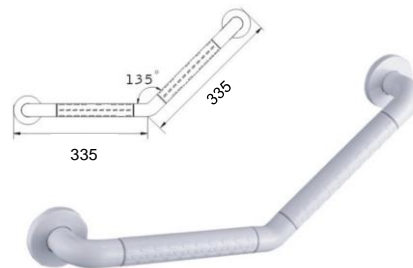

Commercial, Grab Bar Series

Dia.32 mm

HBY-14"
SUS 304 SS Grab Bar 14"

HBY-18"
SUS 304 Grab Bar 18"

HBY-24"
SUS 304 Grab Bar 24"

HB-14"
SUS 304 Grab Bar 14"

HB-18"
SUS 304 Grab Bar 18"

Dia.35 mm

HB-400-WT
PVC Grab Bar
(Luminous Ring)
Size: 490 x 87 x 35mm

HB-500-WT
PVC Grab Bar
(Luminous Ring)
Size: 590 x 87 x 35mm

NEW

HBU-623-WT
90° Collapsible Hand Bar
(Luminous Ring)
Size: 620 x 200mm

HBL- 800
135° L-Grab Bar
(Luminous Ring)
Size: 335 x 335mm

HBL-900
90° L-Grab Bar
(Luminous Ring)
Size: 335 x 335mm

GA-02
90° Collapsible Shower Chair
(Luminous Ring)
Size: 410 x 400mm

NEW

GA-03
90° Collapsible Shower Chair
with support
(Luminous Ring)
Size: 410 x 400mm