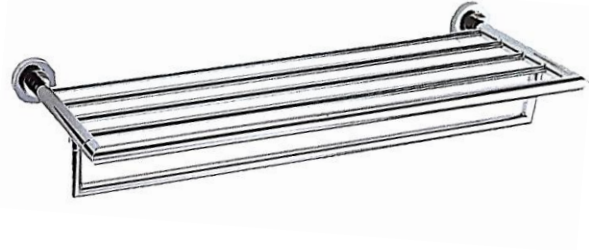

63033-BK

3 Swivel Hook
Size: 100 x 70 x H195mm

63012-BK

Double Towel Bar

63020-BK

Towel Ring
Size: 160 x 65 x 175mm

HK-324-BK

4 Robe Hook
Size: 270mm

HK-325-BK

5 Robe Hook
Size: 340mm

SHEIN Series
(Chrome)

61002-CP
Towel Rack
Size: 645 x 215 x H115mm

61011-CP
Single Towel Bar
Size: 645 x 65mm

61012-CP
Double Towel Bar
Size: 645 x 120mm

61032-CP
Double Robe Hook
Size: 85 x 65 x H60mm