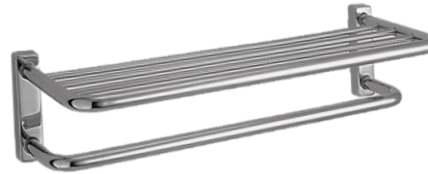

20
· YEARS ·
ANNIVERSARY

Nobel®

Since 2002

Italia

distinto per stile ed eccellenza

Towel Rack

AT-6060

304 Stainless Steel Fold-up Towel Rack
Size: 610 x 230 x H120mm
Finishing: Polish

AT-6022-SS

304 Stainless Steel Fold-up Towel Rack
Size: 600 x 230 x H90mm
Finishing: Matt

AT-8033-SS

304 Stainless Steel Fold-up Towel Rack
Size: 575 x 220 x H150mm
Finishing: Matt

ANT-312- 20" / 24"

304 Stainless Steel Towel Rack
Size: (530 / 625) x 220 x H140mm
Finishing: Polish