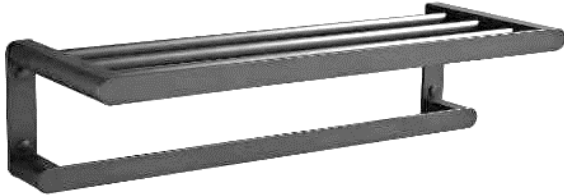

NB-7350-GD
Single Shelf
Size: 500 x 125 x H25mm

NB-7304-GD
Single Robe Hook

Colour may varies slightly from actual product

PISTOLA Series

(Gunmetal)

NB-7310-GM

Towel Rack
Size: 600 x 220 x H150mm

NB-7305-GM

Hand Towel Holder w/ Hook
Size: 260 x 75 x H190mm

NB-7307-GM

Paper Holder
Size: 170 x 120 x H80mm

NB-7302-GM

600mm Double Towel Bar
Size: 600 x 115 x H25mm

NB-7323-GM

Corner Shampoo Basket
Size: 230 x 230 x H55mm