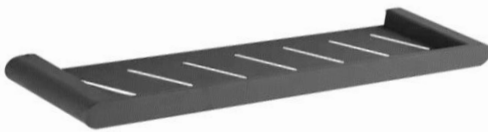

NB-7350-GD
Single Shelf
Size: 500 x 125 x H25mm

NB-7304-GD
Single Robe Hook

Colour may varies slightly from actual product

PISTOLA Series

(Gunmetal)

NB-7310-GM

Towel Rack
Size: 600 x 220 x H150mm

NB-7305-GM

Hand Towel Holder w/ Hook
Size: 260 x 75 x H190mm

NB-7307-GM

Paper Holder
Size: 170 x 120 x H80mm

NB-7302-GM

600mm Double Towel Bar
Size: 600 x 115 x H25mm

NB-7323-GM

Corner Shampoo Basket
Size: 230 x 230 x H55mm

NB-7306-GM

Paper Holder
Size: 170 x 75 x H25mm

NB-7350-GM

Single Shelf
Size: 500 x 125 x H25mm

FS-2605-GM-10''

Corner Shampoo Basket
SUS304 Gunmetal
Size: 260 x 260 x 90mm

NB-7304-GM

Single Robe Hook