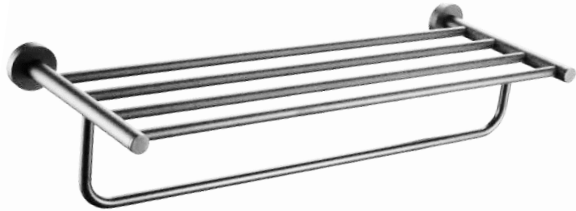

Tumbler Holder
Size: 120 x 60mm

86002-600

Double Towel Bar
Size: 600 x 110mm

86007

Soap Holder
Size: 130 x 70mm

86008

Double Tumbler Holder
Size: 185 x 60mm

86103

Glass Shelf w/ Barrier
Size: 500 x 120mm

86311

Paper Holder
Size: 180 x 60mm

86004

Towel Ring
Size: 230 x 60mm

GENTO Series

(Matt)

65002-MT