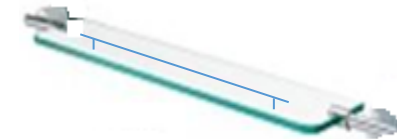

90016
Soap Dispenser

90111
Paper Holder w/ Lid

90103
Glass Shelf w/ Barrier
Size: 500 x 120mm

VOGUE Series

(Chrome)

87312
Towel Rack
Size: 635 x 215 x H110mm

87103
Glass Shelf w/ Barrier
Size: 660 x 120mm

87004
Towel Ring