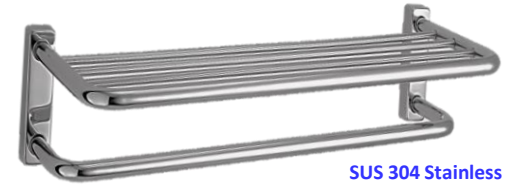

SUS 304 Stainless Steel

ANT-301-21"/ 24"/ 29"

Towel Rack
Size: (534 / 636 / 737) x 216 x H175mm
Finishing: **Matt**