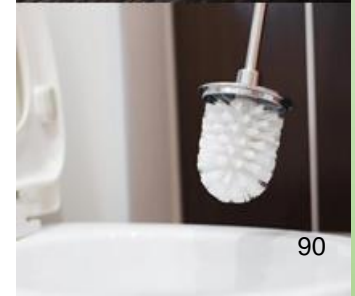

Stainless Steel Accessories

JN-55T
Table Soap Dispenser
(Solid Brass)
Finishing: Chrome
Size: 60 x 95 x 205mm
Capacity: 150ml