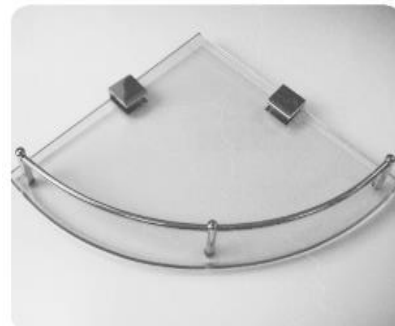

GS-L25-LB (25cm Light Blue with design)

GS-D25-CWT (25cm Cloud White)

GS-D25-BC (25cm Black Clear)

GS-D25-BKG (25cm Black Glitters)

GS-J20-FW (20cm Frosted White)
GS-J25-FW (25cm Frosted White)

GS-D25-FW (25cm Frosted White)