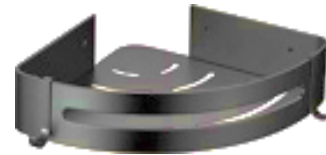

Hand Towel Holder w/ Hook
Size: 260 x 75 x H190mm

NB-7307-GM

Paper Holder
Size: 170 x 120 x H80mm

NB-7302-GM

600mm Double Towel Bar
Size: 600 x 115 x H25mm

NB-7323-GM

Corner Shampoo Basket
Size: 230 x 230 x H55mm