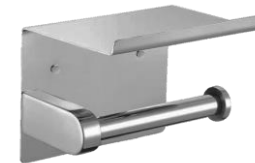

600mm Single Towel Bar

65011-750 MT

750mm Single Towel Bar

65071-MT

Paper Holder
Size: 175 x 65 x 45mm

TD-1011-SS

Paper Holder
Size: L160 x 100mm
SUS 304 Stainless Steel

65012-MT