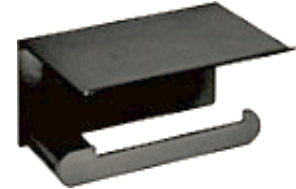

NB-7350-GD
Single Shelf
Size: 500 x 125 x H25mm

NB-7304-GD
Single Robe Hook

Colour may varies slightly from actual product

PISTOLA Series

(Gunmetal)

NB-7310-GM

Towel Rack
Size: 600 x 220 x H150mm

NB-7305-GM

Hand Towel Holder w/ Hook
Size: 260 x 75 x H190mm

NB-7307-GM

Paper Holder
Size: 170 x 120 x H80mm

NB-7302-GM

600mm Double Towel Bar
Size: 600 x 115 x H25mm

NB-7323-GM

Corner Shampoo Basket
Size: 230 x 230 x H55mm