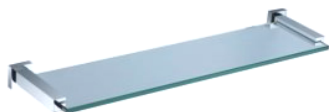

90016
Soap Dispenser

90111
Paper Holder w/ Lid

90103
Glass Shelf w/ Barrier
Size: 500 x 120mm

VOGUE Series

(Chrome)

87312
Towel Rack
Size: 635 x 215 x H110mm

87103
Glass Shelf w/ Barrier
Size: 660 x 120mm

87004
Towel Ring

90015
Double Glass Shelf

TAGO Series

(Chrome)

85002-600

Double Towel Bar
Size : 600 x 105mm

85002-750

Double Towel Bar
Size: 750 x 105mm

85010

Robe Hook
Size: 35 x 55mm

85103

Glass Shelf
Size: 470 x 120mm

85007

Soap Holder
Size: 110 x 110mm

85015

Double Glass Shelf
Size: 350 x 130 x H390mm

85011