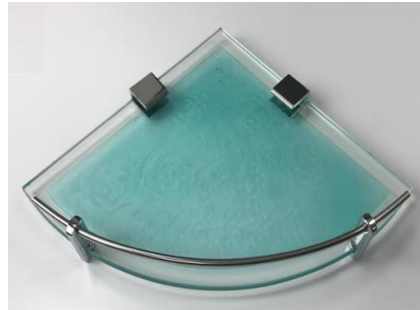

TD-8355(L)
304 S/S Kitchen Roll Holder
SUS304 Stainless steel
Size: 290 x 115 x 85mm

TD-83A6
S/S Paper Holder
SUS304 Stainless steel
Size: 125 x 125 x 125mm

Corner Tempered Glass Shelf

GS-L25-BK (25cm Black with design)