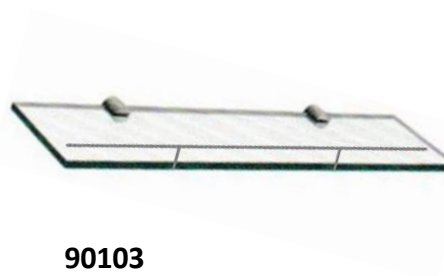

GS-D25-CL (25cm Clear)

Single Tempered Glass Shelf

NEW

GS-L50-BK (Black with design)
Size: 50 x 12cm

GS-D50-CWT (Cloud White)
Size: 50 x 12cm

GS-D50-WTG (White Glitter)
Size: 50 x 12cm

GS-D50-BKG (Black Glitters)
Size: 50 x 12cm

GS-D50-FW (Frosted White)
Size: 50 x 12cm

GS-D50-BC (Black Clear)
Size: 50 x 12cm

GS-D50-CL / GS-L50-CL (Clear)
Size: 50 x 12cm

90103
Glass Shelf w/ Barrier

85103
Glass Shelf

Nobel Shampoo Basket

SUS 304 Stainless Steel