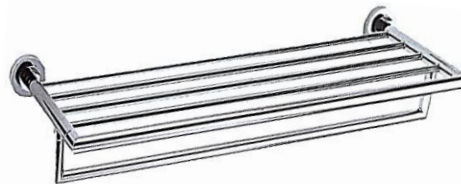

AT-6022-SS

304 Stainless Steel Fold-up Towel Rack
Size: 600 x 230 x H90mm
Finishing: Matt

AT-8033-SS

304 Stainless Steel Fold-up Towel Rack
Size: 575 x 220 x H150mm
Finishing: Matt

ANT-312- 20" / 24"

304 Stainless Steel Towel Rack
Size: (530 / 625) x 220 x H140mm
Finishing: Polish

ANT-301-21" / 24" / 29"

304 Stainless Steel Towel Rack
Size: (534 / 636 / 737) x 216 x H175mm
Finishing: **Matt**

NB-7311-BK

Towel Rack
Size: 600 x 220 x 150mm
Finishing: Matt Black

68002-BGD

Towel Rack
Size: 600 x 220 x H100mm
Finishing: Brushed Gold

WN-20
Mug & Soap Holder

WN-02-600
Double Towel Bar
Size: 630 x 130mm

WN-13
Single Glass Shelf
Size: 500 x 120mm

Colour may varies slightly from actual product

AUREO Series
(Brushed Gold)

NEW

68002-BGD
Towel Rack
Size: 600 x 220 x H100mm

68032-BGD
Double Robe Hook

68011-600 BGD
600mm Single Towel Bar

FS-2604 BGD-10''
Corner Shampoo Basket
Size: 260 x 260 x 90mm

68012-600 BGD
600mm Double Towel Bar

TD-1011-BGD Gold
Paper Holder
SUS304 Stainless steel
Size: L160 x 100mm