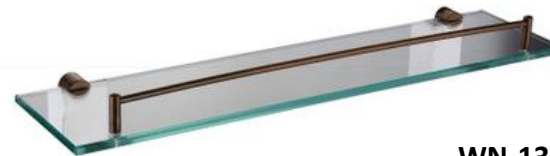

ANT-301-21" / 24" / 29"

304 Stainless Steel Towel Rack
Size: (534 / 636 / 737) x 216 x H175mm
Finishing: **Matt**

NB-7311-BK

Towel Rack
Size: 600 x 220 x 150mm
Finishing: Matt Black

68002-BGD

Towel Rack
Size: 600 x 220 x H100mm
Finishing: Brushed Gold

61002-CP

Towel Rack
Size: 645 x 215 x H115mm
Finishing: Chrome

Antique Bronze series

WN-05
Towel Rack
Size: 600 x 220mm

WN-09D
Double Robe Hook

WN-15
Towel Ring

WN-01-600
Single Towel Bar
Size: 630 x 75mm

WN-14
Paper Holder w/ Lid

WN-20
Mug & Soap Holder

WN-02-600
Double Towel Bar
Size: 630 x 130mm

WN-13
Single Glass Shelf
Size: 500 x 120mm

Colour may varies slightly from actual product

AUREO Series
(Brushed Gold)

NEW

68002-BGD
Towel Rack
Size: 600 x 220 x H100mm

68032-BGD
Double Robe Hook

68011-600 BGD
600mm Single Towel Bar

FS-2604 BGD-10''
Corner Shampoo Basket
Size: 260 x 260 x 90mm

68012-600 BGD
600mm Double Towel Bar

TD-1011-BGD Gold
Paper Holder
SUS304 Stainless steel
Size: L160 x 100mm